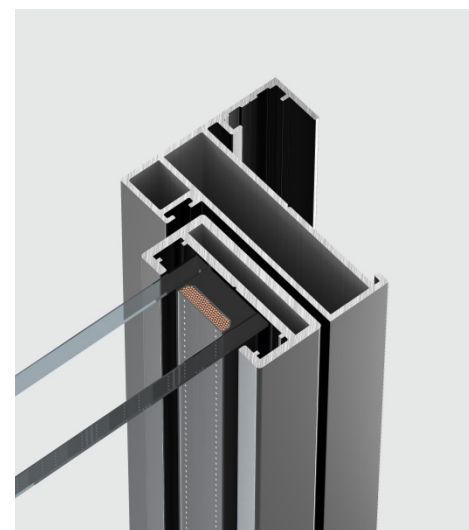

新尚 45-18/16 极简平开门

NEW STYLE 45-18/16
Extremely simple swing door

为空间简约时尚而生的平开窗，
是尚品本色始终坚守的设计理念
我们以空间定义艺术，
创造更高质感的家居体验。

A casement window designed for
minimalist and fashionable space,
It is a design concept that Shangpin has
always adhered to
We define art by space,
Create a higher quality home experience.

45-18 光企 - 双玻
45-18 Guangqi Double Glass