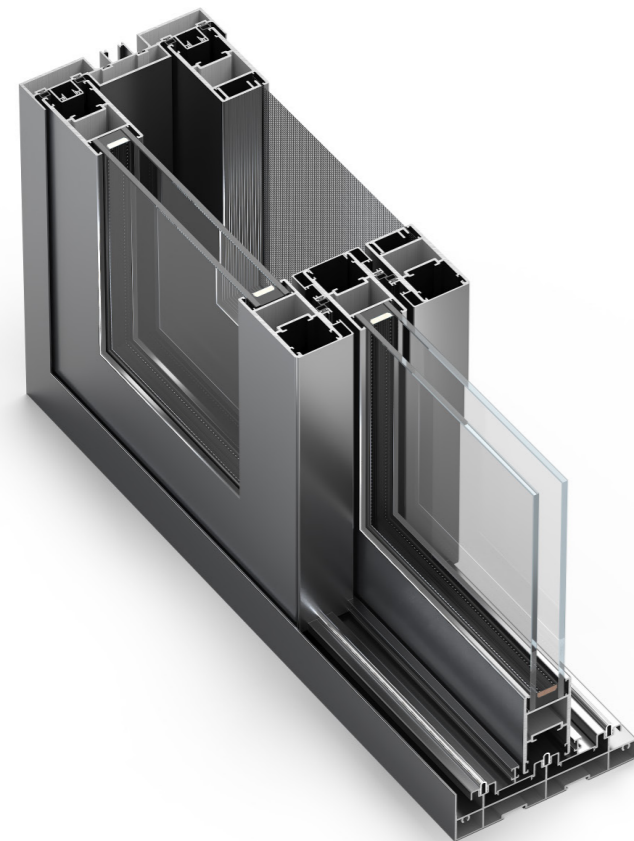

可选颜色 SELECTIVE COLOR

瓷泳灰、肌肤黑、象牙白、月光灰
Porcelain swimming gray, skin black, ivory white, moonlight gray

新遇 35*65 推拉门

NEW ENCOUNTER 35*65
Sliding door

产品参数

PRODUCT PARAMETER

三边框宽 Three Border Width: 135mm
 两轨 Two tracks: 88mm
 门扇 Door leaf: 65mm
 玻璃配置 Glass configuration: 8mm 厚单玻
 型材壁厚 Profile wall thickness: 3.0mm