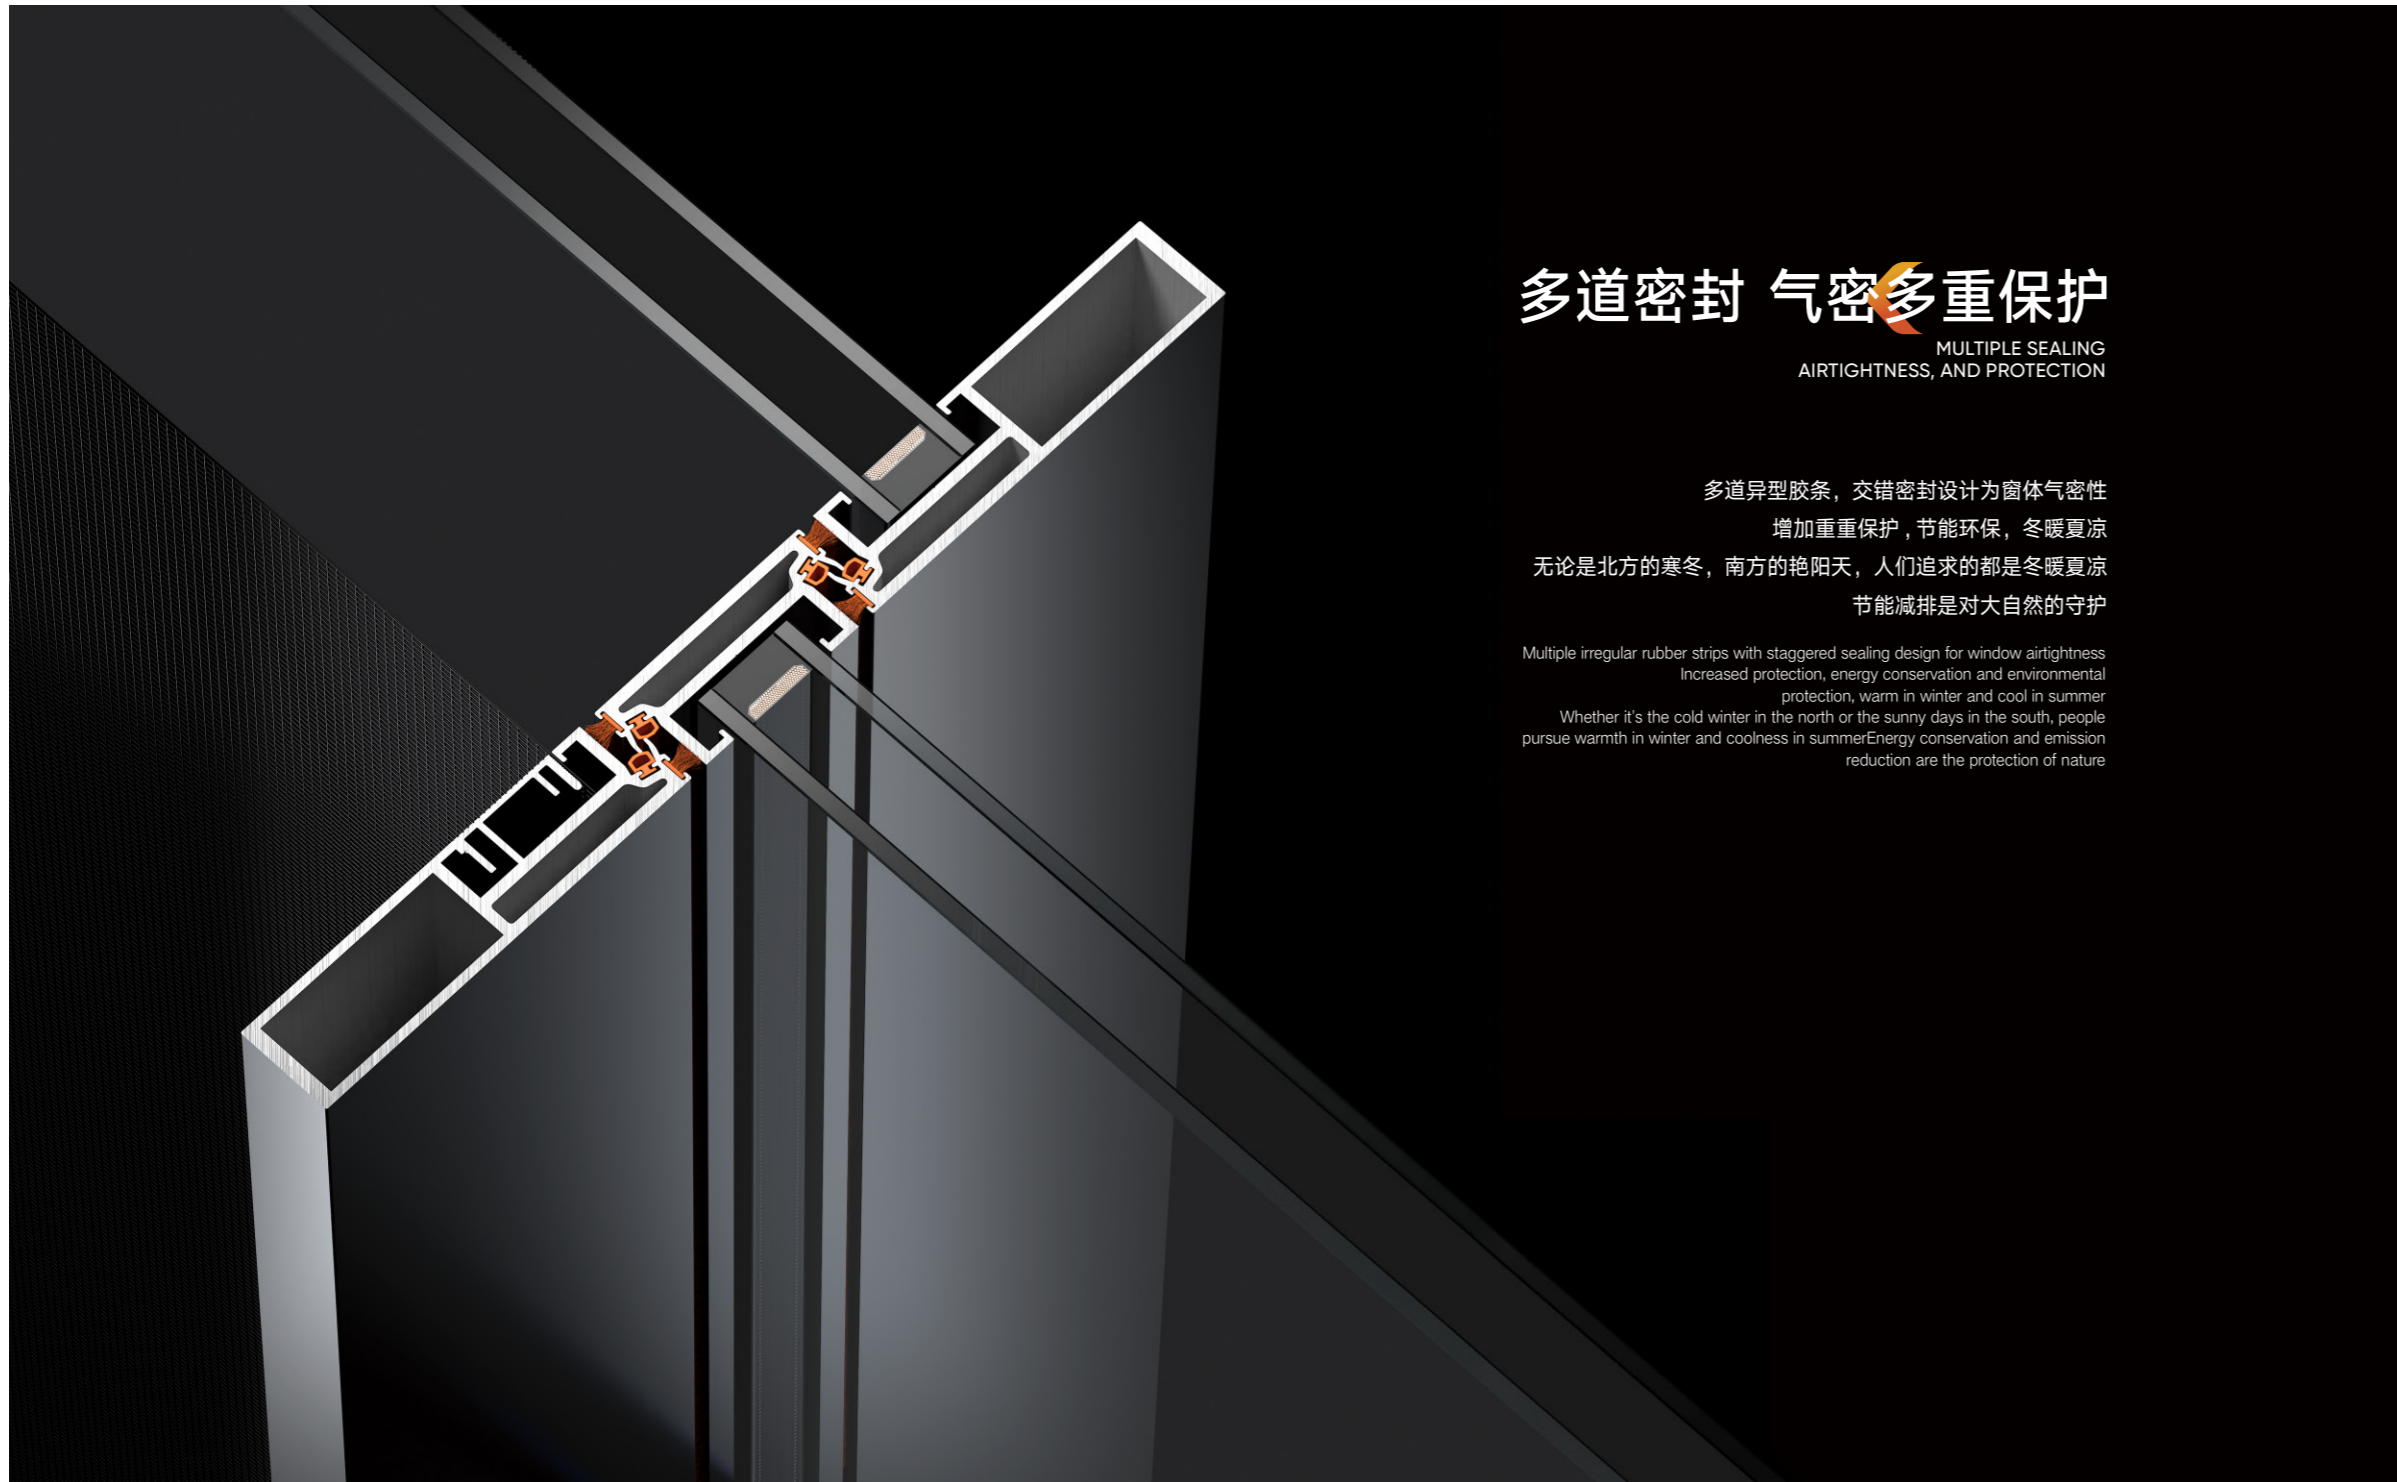

多道密封 气密多重保护

MULTIPLE SEALING
AIRTIGHTNESS, AND PROTECTION

多道异型胶条，交错密封设计为窗体气密性
增加重重保护，节能环保，冬暖夏凉
无论是北方的寒冬，南方的艳阳天，人们追求的都是冬暖夏凉
节能减排是对大自然的守护

Multiple irregular rubber strips with staggered sealing design for window airtightness
Increased protection, energy conservation and environmental protection, warm in winter and cool in summer
Whether it's the cold winter in the north or the sunny days in the south, people pursue warmth in winter and coolness in summer
Energy conservation and emission reduction are the protection of nature