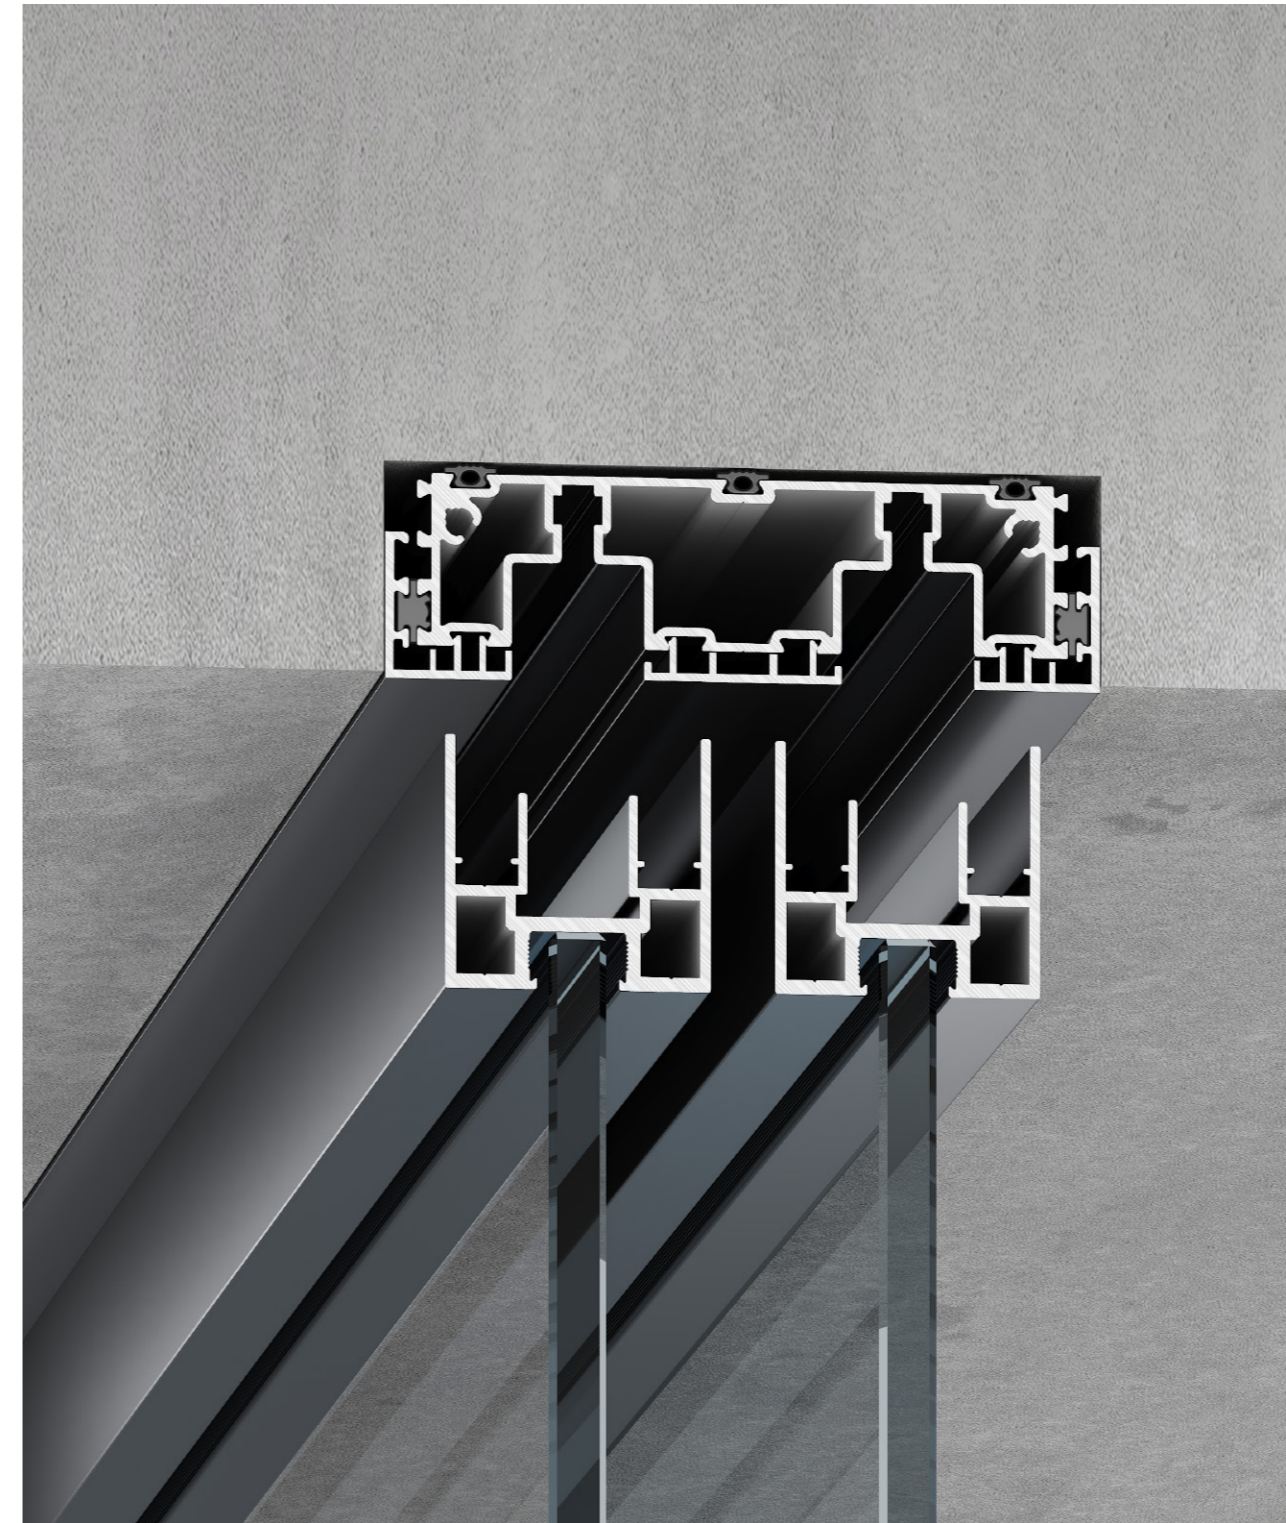

可选颜色

SELECTIVE COLOR

月光灰、象牙白、瓷泳灰、肌肤黑

Moonlight gray, ivory white, porcelain swimming gray, skin black

36 矮轨吊轨 - 预埋深度 37MM
 30 MEDIUM RAIL SUSPENSION
 RAIL - EMBEDDED DEPTH OF 30MM

使用过程中不容易出现问题，而且安装的稳定性比较好
 It is not easy to encounter problems during use, and the installation stability is relatively good