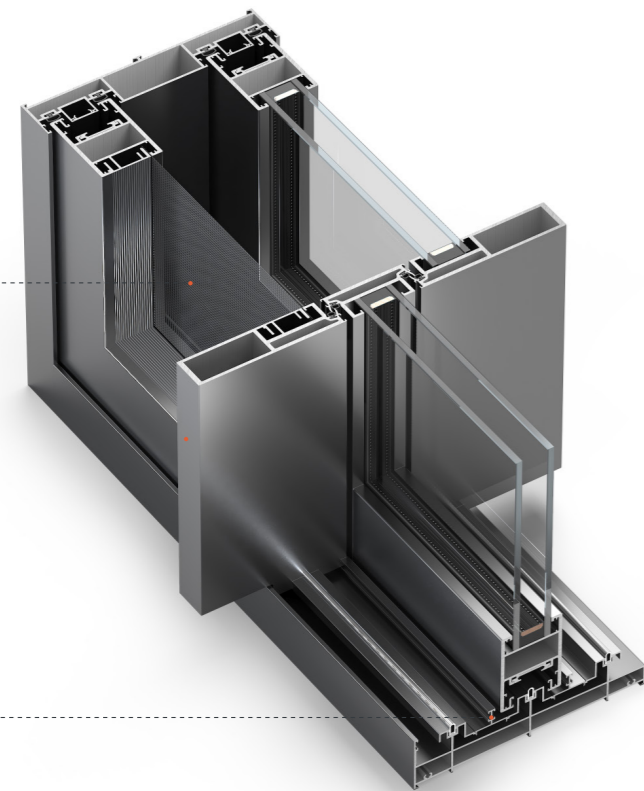

使用过程中不容易出现问题，而且安装的稳定性比较好
 It is not easy to encounter problems during use, and the installation stability is relatively good

新特 68 *50 重型推拉门

NEW SPECIAL 68*50
Heavy duty sliding doors

可选配 316 不锈钢金刚纱网
Optional 316 stainless steel wire mesh
具备防蚊、防尘、耐用多项进阶功能
Equipped with advanced functions
such as mosquito prevention,
dust prevention, and durability