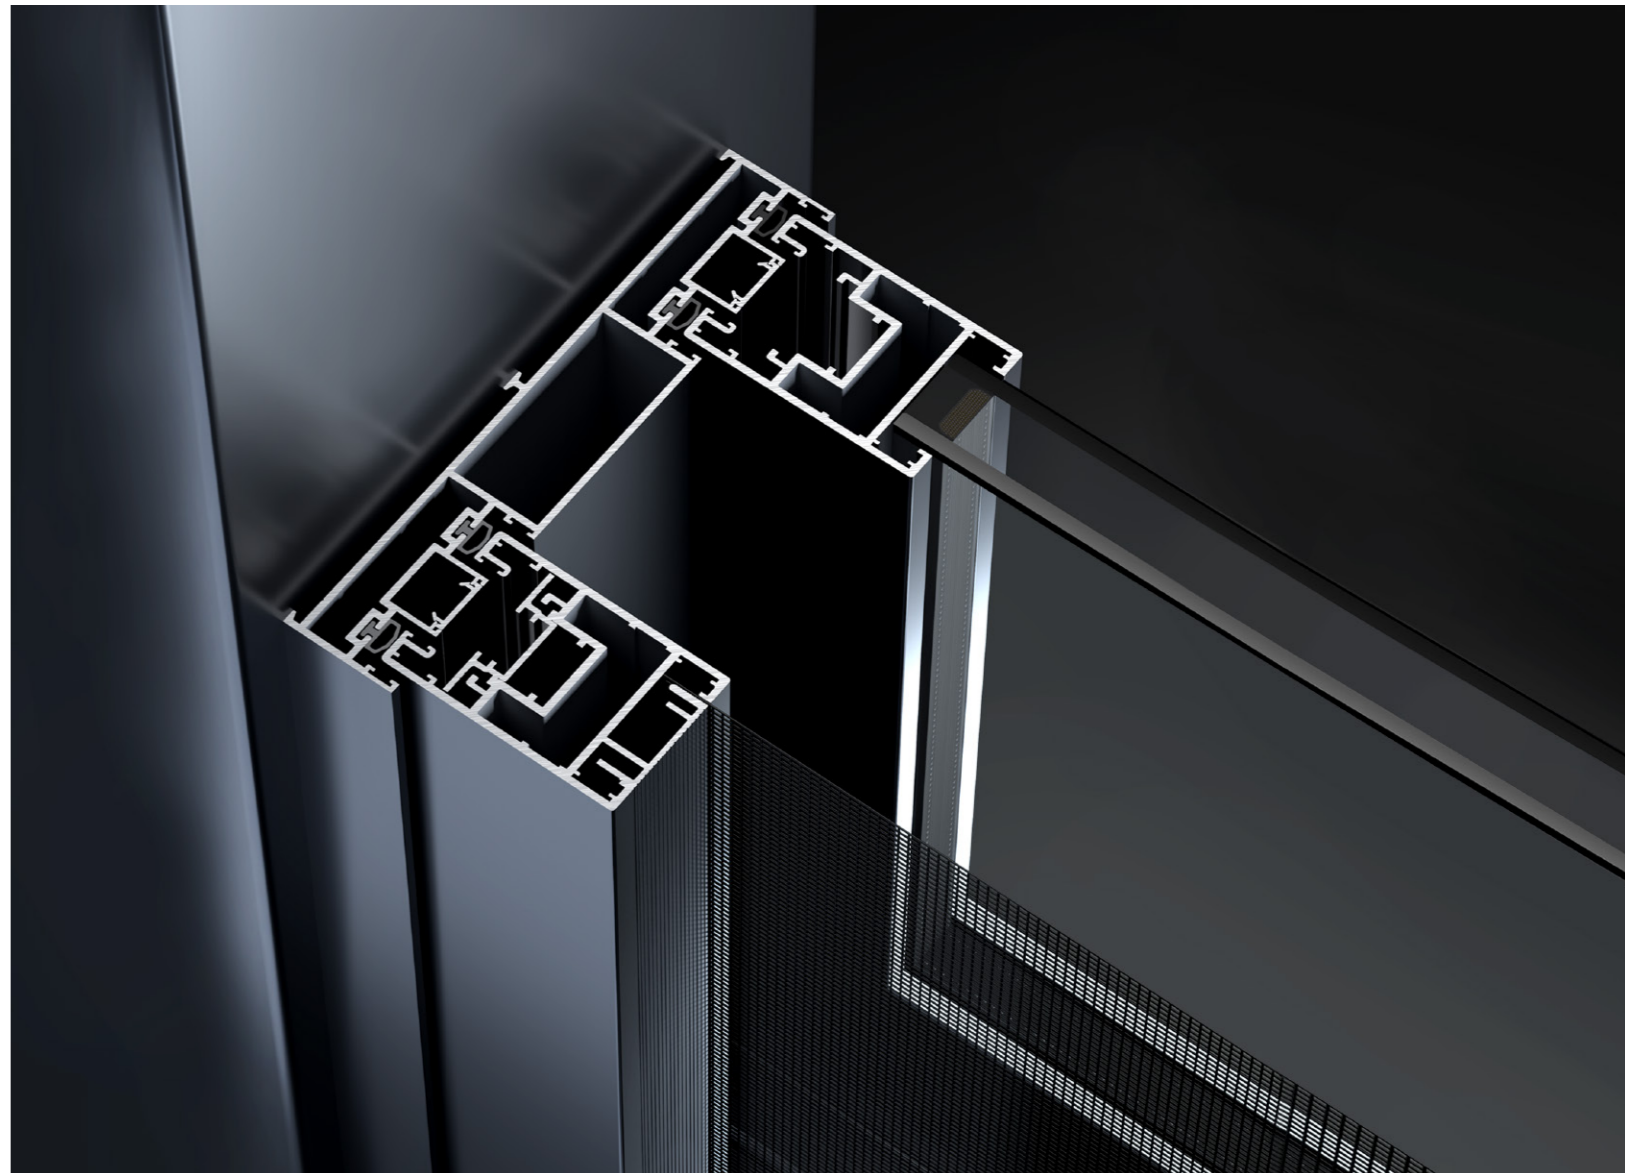

全嵌入式包扇设计

FULLY EMBEDDED PACKAGE FAN DESIGN

嵌入式设计十分整洁美观，干净清爽大气。
没有任何凹凸不平之物，外界尘埃不易入室，让整个门与空间获得了一致性的效果。
The embedded design is very neat and beautiful, clean, refreshing and atmospheric.
There are no uneven objects, and external dust is not easy to enter the room, allowing the entire door and space to achieve a consistent effect.