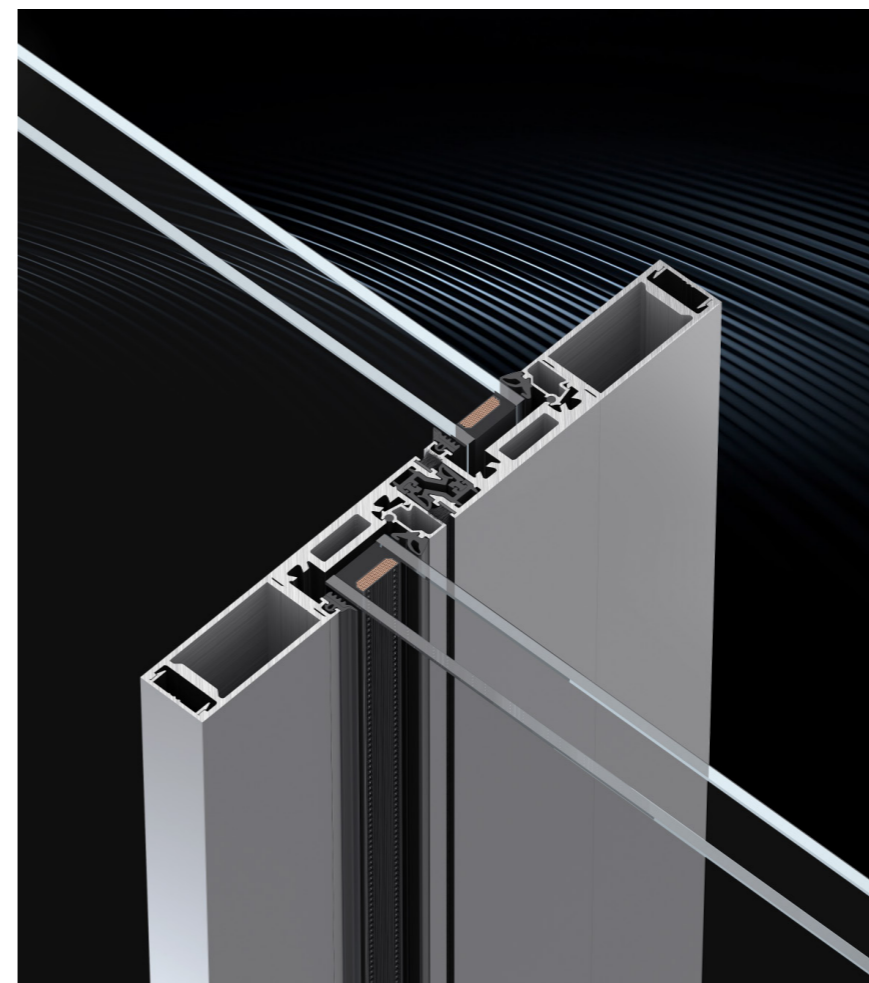

气密性能
AIRTIGHT
PERFORMANCE

极致大视野

ULTIMATE BIG VIEW

超窄勾企·美景尽现, 28mm 加强超窄勾企设置中央四道密封表面平齐无凹凸, 线条更为简洁纯粹。

Ultra narrow hook, showcasing beautiful scenery. The 28mm reinforced ultra narrow hook is equipped with four central sealing surfaces that are flush and free of bumps, making the lines more concise and pure.