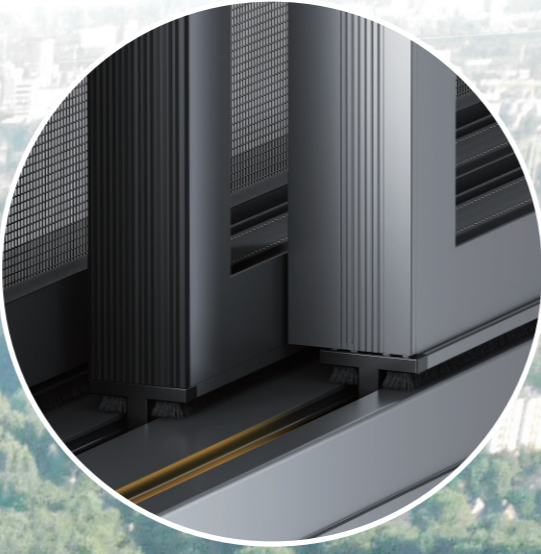

极窄槽距

灯带景观扶手

LIGHT WITH LANDSCAPED HANDRAIL

个性化配置景观扶手，同时整合 LED 发光条，感应式 LED 发光条可根据用户选择不同色彩，赋予典雅个性展现高端的设计元素。

LED 组件的加工及安装尤为简单，感应模组与灯带平齐嵌入扶手型材纤细的圆形感应头于扶手下沿，几乎不可见。
组件嵌入式安装，为日后的更换或维护提供额外便利。

Personalized landscape armrest configuration, integrated with LED light strip, induction LED light strip can be adjusted according to Users choose different colors to give elegant personality and showcase high-end design elements.

The processing and installation of LED components are particularly simple, and the induction module is flush with the light strip and embedded into the armrest profile
The slender circular sensing head is located below the armrest and is almost invisible.
Embedded installation of components provides additional convenience for future replacement or maintenance.