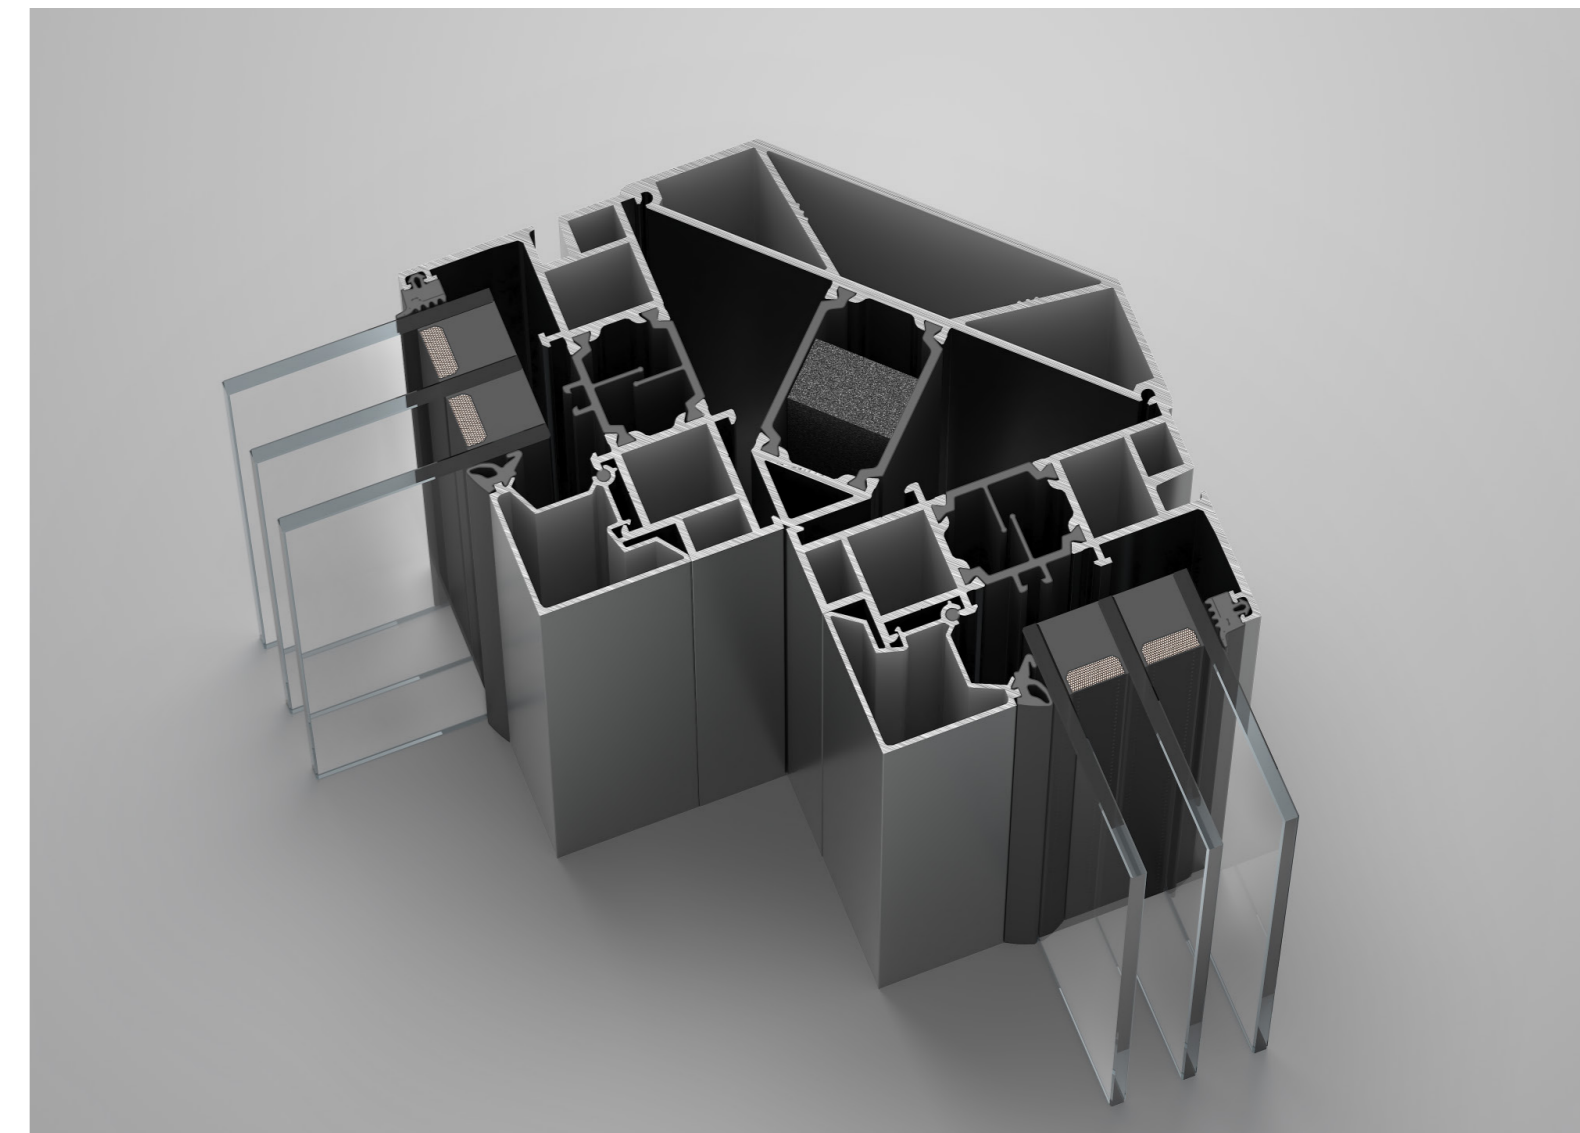

气密性能
AIRIGHT
PERFORMANCE

专用玻璃转角

SPECIAL GLASS CORNER

特别设计，纤细饰面为全景转角玻璃而生美观与功能相互结合。
Specially designed, the slim finish combines aesthetics and functionality with panoramic corner glass.

科隆110S 断桥外开系统窗

COLOGNE 110S
Open the system window outside
of the broken bridge