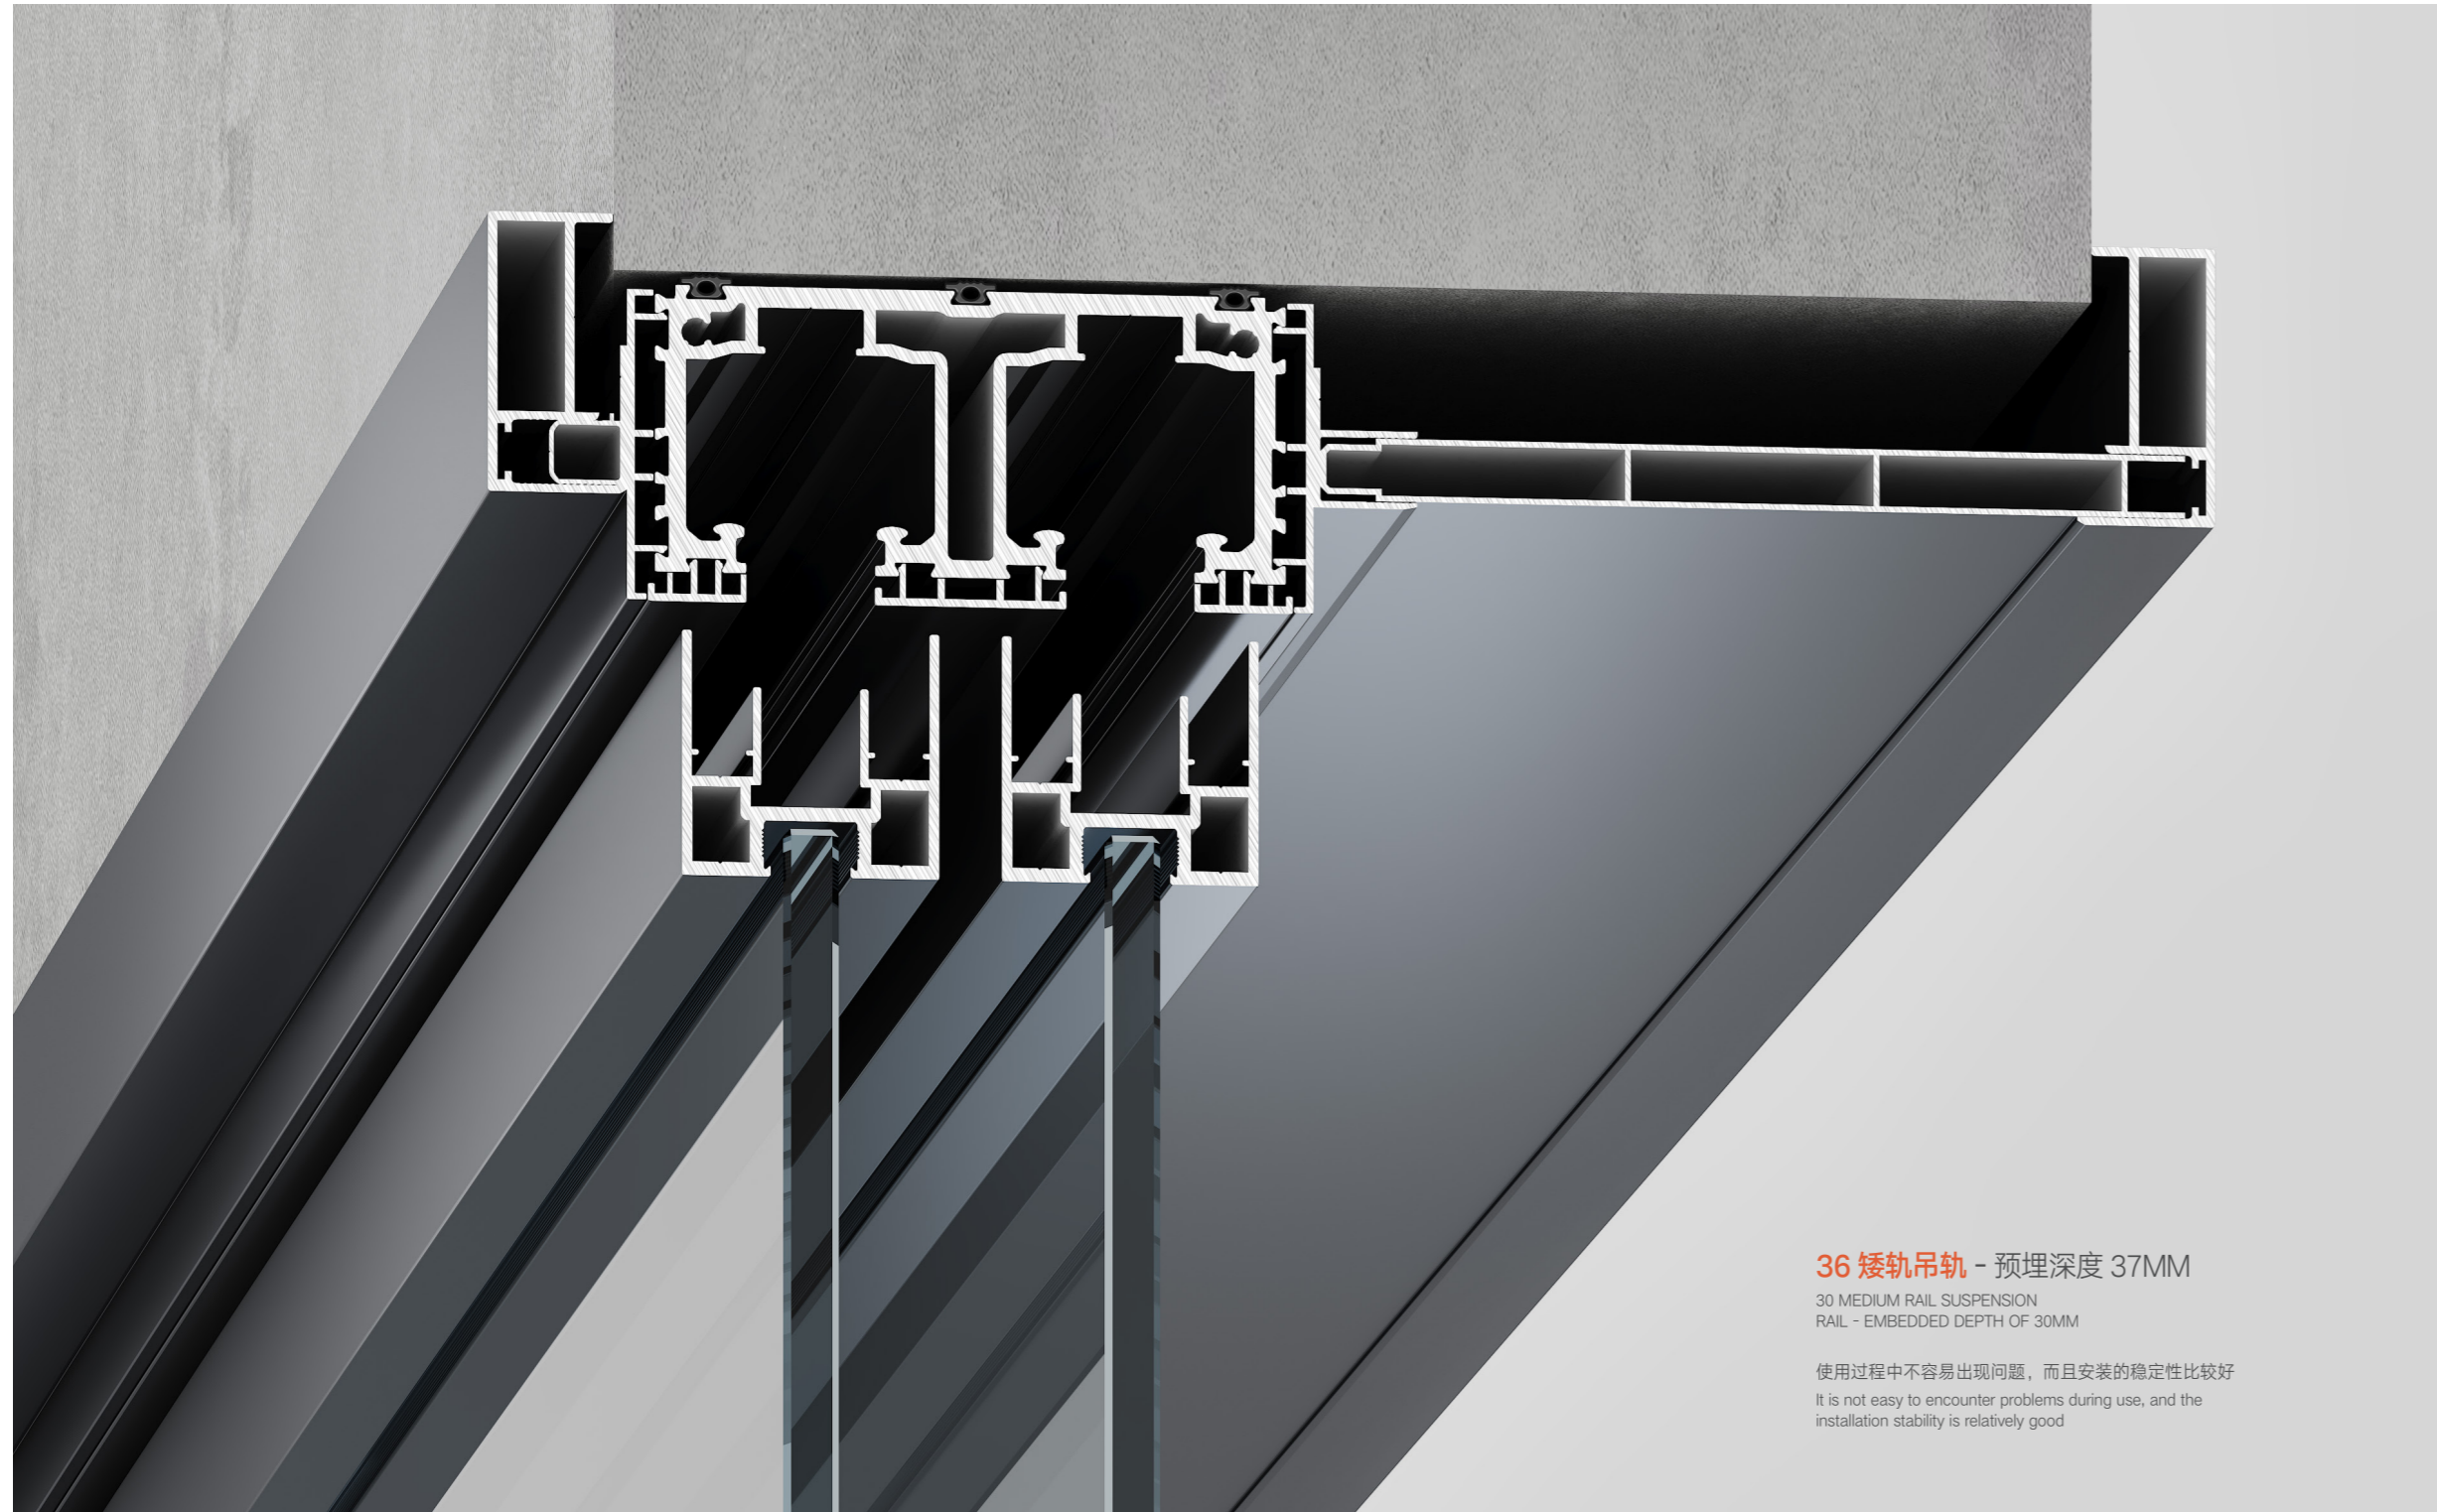

36 矮轨吊轨 - 预埋深度 37MM
30 MEDIUM RAIL SUSPENSION
RAIL - EMBEDDED DEPTH OF 30MM

使用过程中不容易出现问题，而且安装的稳定性比较好
It is not easy to encounter problems during use, and the installation stability is relatively good