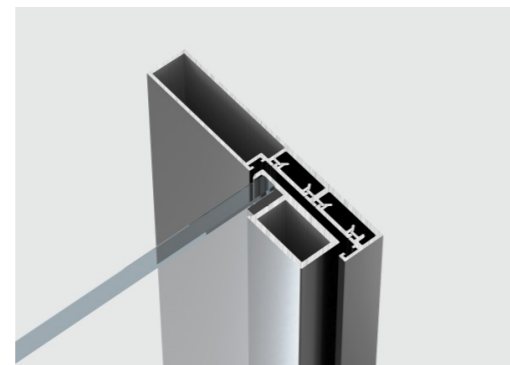

40-17 光企 40-17 Guangqi