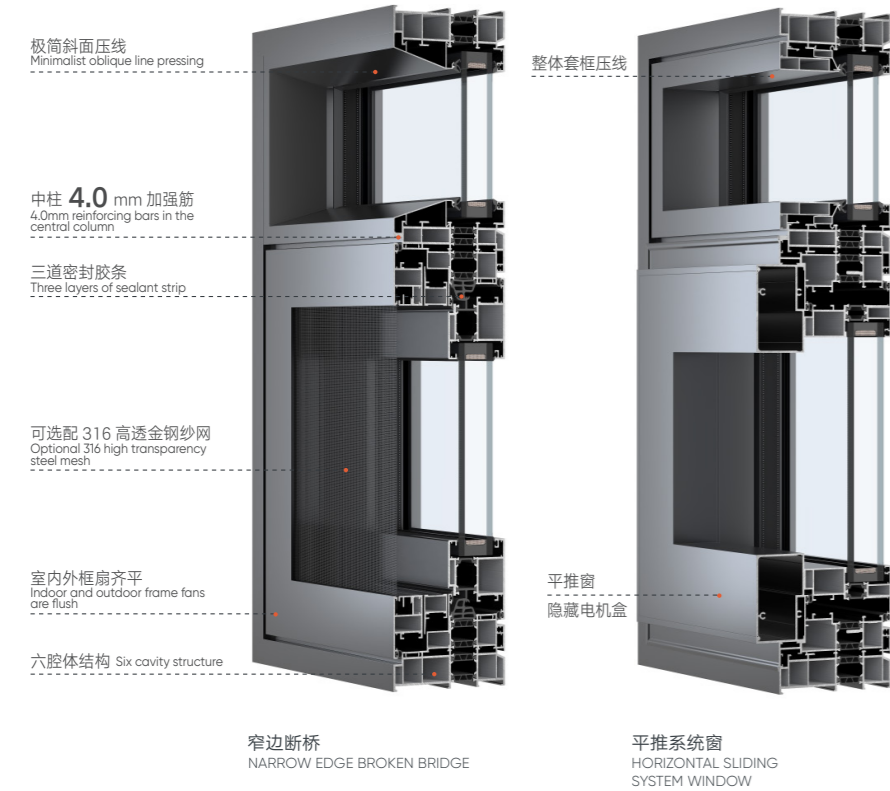

超国标壁厚

WALL THICKNESS EXCEEDING NATIONAL STANDARD

使用超新国标的 2.5mm 主型材壁厚宇航级材料，好材更耐用，成就了坚固高质量的框体架构

Using the latest national standard 2.5mm main profile wall thick aerospace electrode materials, better materials are more durable, achieving a sturdy and high-quality frame structure

科堡 117XS 窄边断桥 / 平推系统窗

THE COBURG 117XS
Narrow Edge Broken Bridge/Horizontal
Push System Window

产品参数

PRODUCT PARAMETER

边框宽 Border width: 117mm
窗扇 casement: 75mm
玻璃配置 Glass configuration: 5mm+20A+5mm

型材壁厚 Profile wall thickness: 2.0mm
隔热条 Insulation strip: PA66GF25 尼龙隔热条