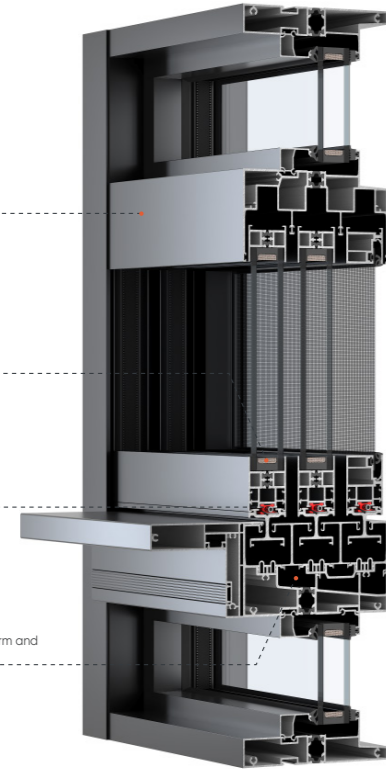

科爱140 六轨悬浮断桥推拉窗

KO-AI 140
Six track suspension bridge sliding window

140 mm 高强度框架
140mm high-strength frame
适应更大的跨度窗口
Adapt to larger span windows

兼容大玻璃板厚
Compatible with thick glass panels
单扇最大面积可达 5 平方
Compatible with thick glass panels

创新纬轨安装技术
Innovative track installation technology
易装、易拆、易维护
Easy to install, disassemble, and maintain

连体加高内支臂及加大储水腔
Jointly increasing the internal support arm and enlarging the water storage chamber
升级水密性能
Upgrade water tightness performance

产品参数 PRODUCT PARAMETER

边框宽 Border width: 140mm
窗扇 casement: 35mm
玻璃配置 Glass configuration: 5mm+20A+5mm

型材壁厚 Profile wall thickness: 2.0mm
隔热条 Insulation strip: PA66GF25 尼龙隔热条

产品卖点 PRODUCT SELLING POINTS

01. 隐藏排水设计, 排水顺畅、外形美观;
  02. 超安全预防脱落设计, 预防窗扇掉落造成高空危害;
  03. 超安全防撬锁点设计, 更安全;
  04. 嵌入式框扇结构, 密封性更强;
  05. 不锈钢下滑轨道, 推拉更顺畅、更静音。
01. Hidden drainage design, smooth drainage, and beautiful appearance;
  02. Ultra safe anti detachment design to prevent window sashes from falling and causing high-altitude hazards;
  03. Ultra safe anti pry lock point design, more secure;
  04. Embedded frame fan structure, stronger sealing performance;
  05. Stainless steel sliding track for smoother and quieter sliding and pulling.

可选颜色 SELECTIVE COLOR

金属铂灰、星耀咖、黑金
Metal Platinum Grey, Starry Coffee, Black Gold