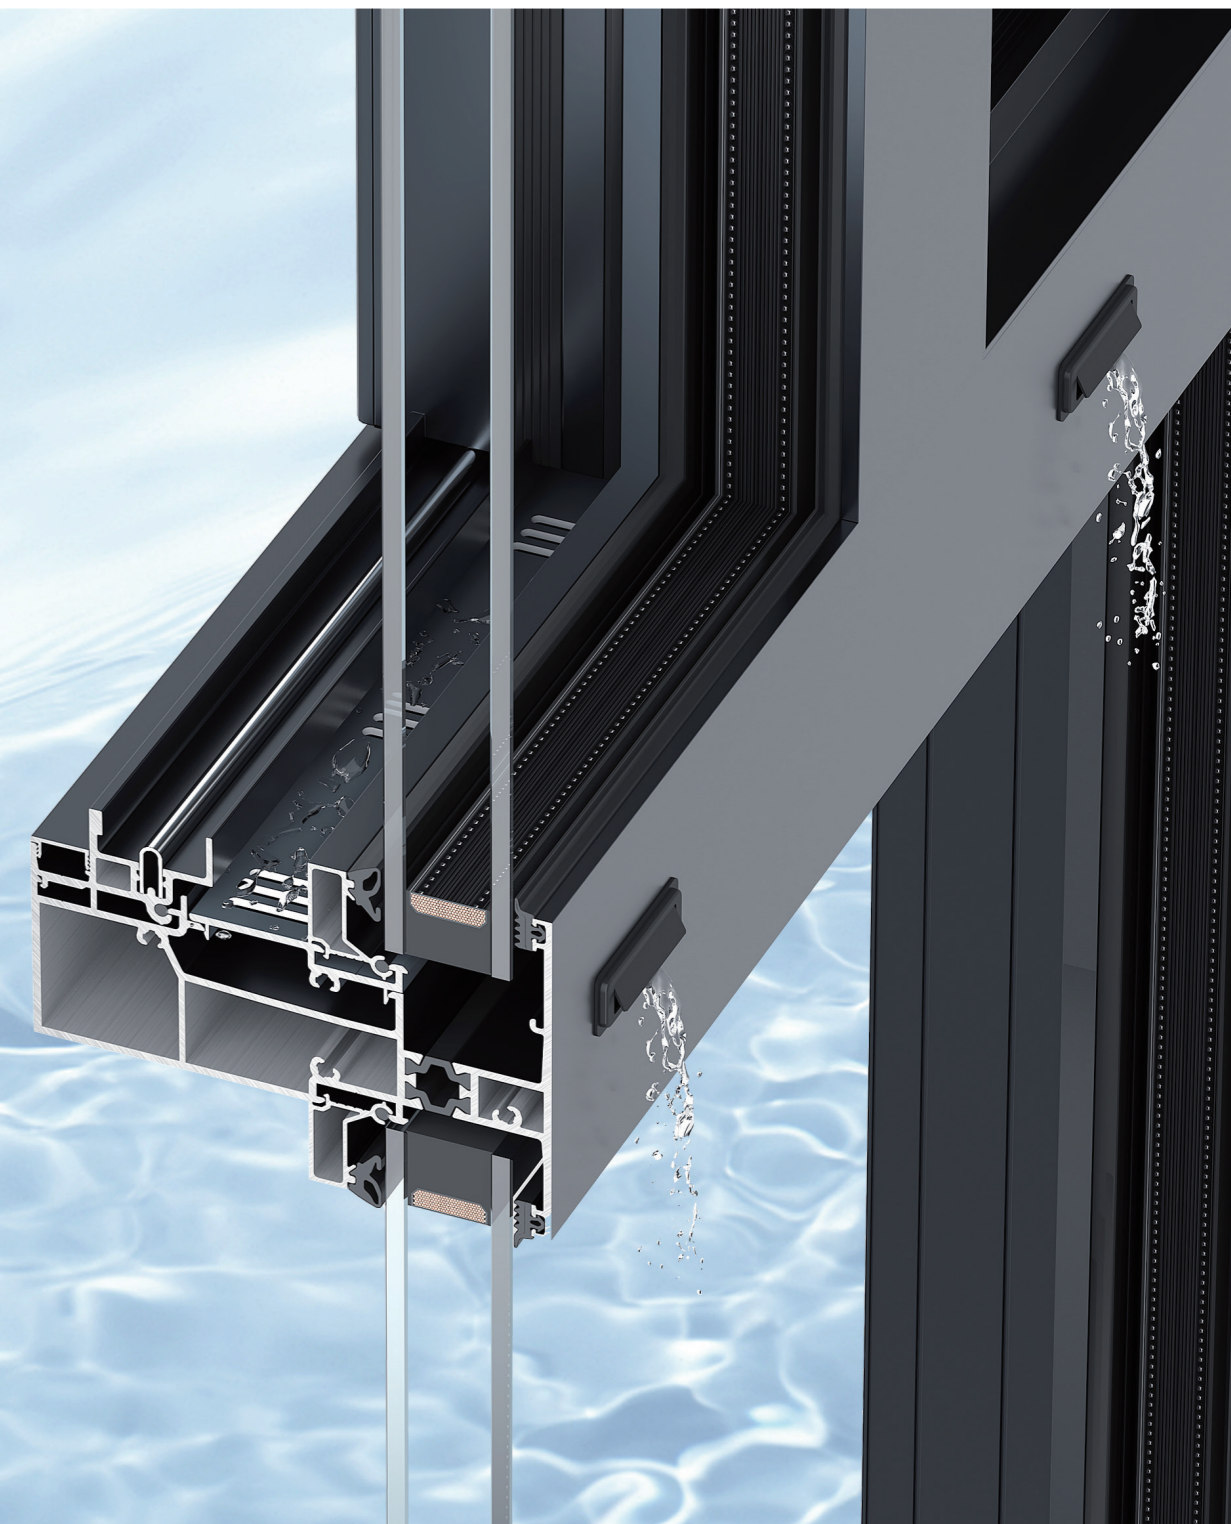

地漏式排水设计

FLOOR DRAIN DRAINAGE DESIGN

扇框密封区域多达九道密封毛条，通过底部及内外侧的三个维度层层看合以此遏制轨道与下方的空气对流。轨道中央的 PVC 隔热槽形成垂直保温线带来稳定的断面构造，从而进一步改善整窗的热工性能。PVC 槽面设有纵向连续的条状排水孔，减少轨道表面积水量，即使暴雨天也能拥有优秀排水能力。

There are up to nine sealing strips in the sealing area of the fan frame, which are checked layer by layer through the three dimensions of the bottom and inner and outer sides to contain it. Convection between the track and the air below. The PVC insulation groove in the center of the track forms a vertical insulation line, bringing stable cross-sectional structure. Thereby further improving the thermal performance of the entire window. The PVC groove surface is equipped with longitudinal continuous strip shaped drainage holes. Reduce the amount of water on the track surface, so that it can have excellent drainage capacity even in rainstorm days.