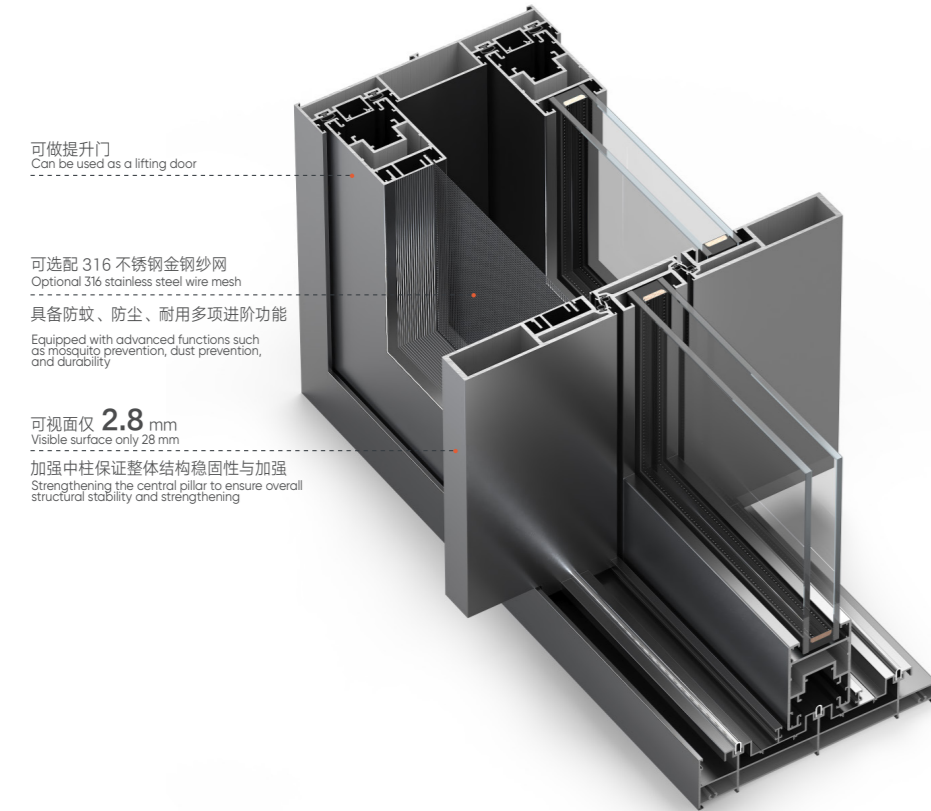

气密性能
AIRTIGHT
PERFORMANCE

新泽 76*50-28 提升推拉门

XINZE 76*50-28
Lift sliding door

可做提升门
Can be used as a lifting door

可选配 316 不锈钢金刚纱网
Optional 316 stainless steel wire mesh
具备防蚊、防尘、耐用多项进阶功能
Equipped with advanced functions such as mosquito prevention, dust prevention, and durability