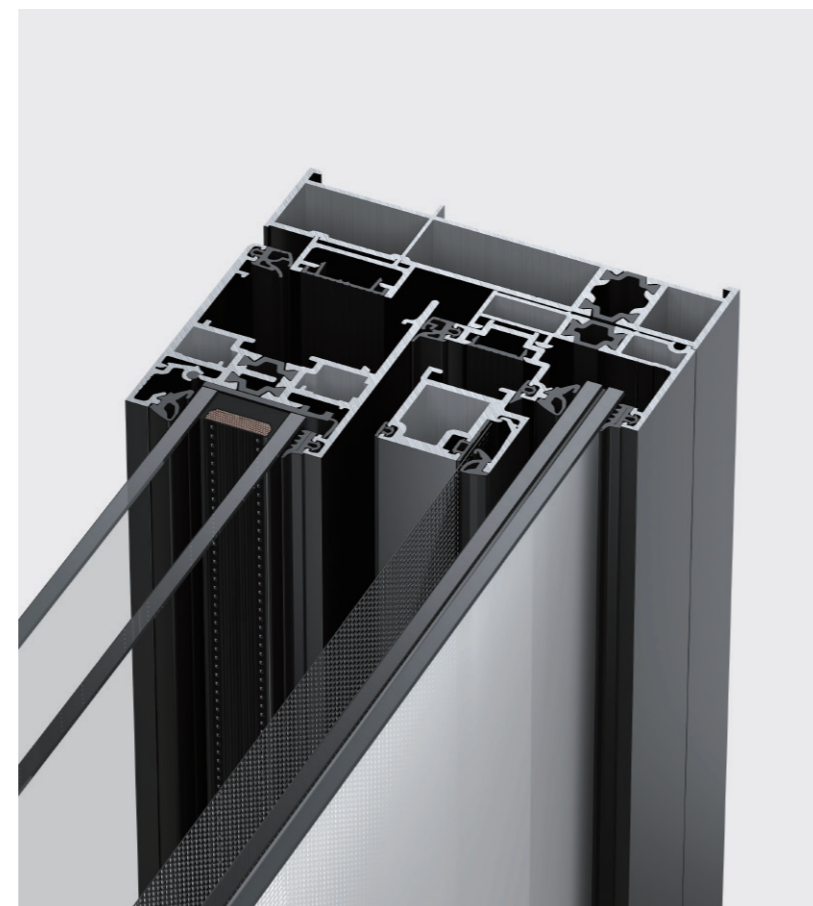

集成护栏一体的内开 纱窗方案

INTEGRATED GUARDRAIL INTEGRATED INTERNAL OPENING
SCREEN WINDOW SCHEME

整合进系统的玻璃护栏天衣无缝地融入产品之中满足落地窗式开启单元的防护标准要求和符合人性化的护手设计，同时集成了向内开启的高透型防蚊纱窗。这些创新结构组成让矛与盾统一起来令人在享受便利的同时又不受任何阻碍与困扰

The glass barrier integrated into the system is seamlessly integrated into the product to meet the floor window opening protection standards for the starting unit and the humanized hand protection design are required, while integrated with a high transparency mosquito screen window that opens inward. These innovative structures unify the spear and shield, allowing for convenience without any obstacles or troubles