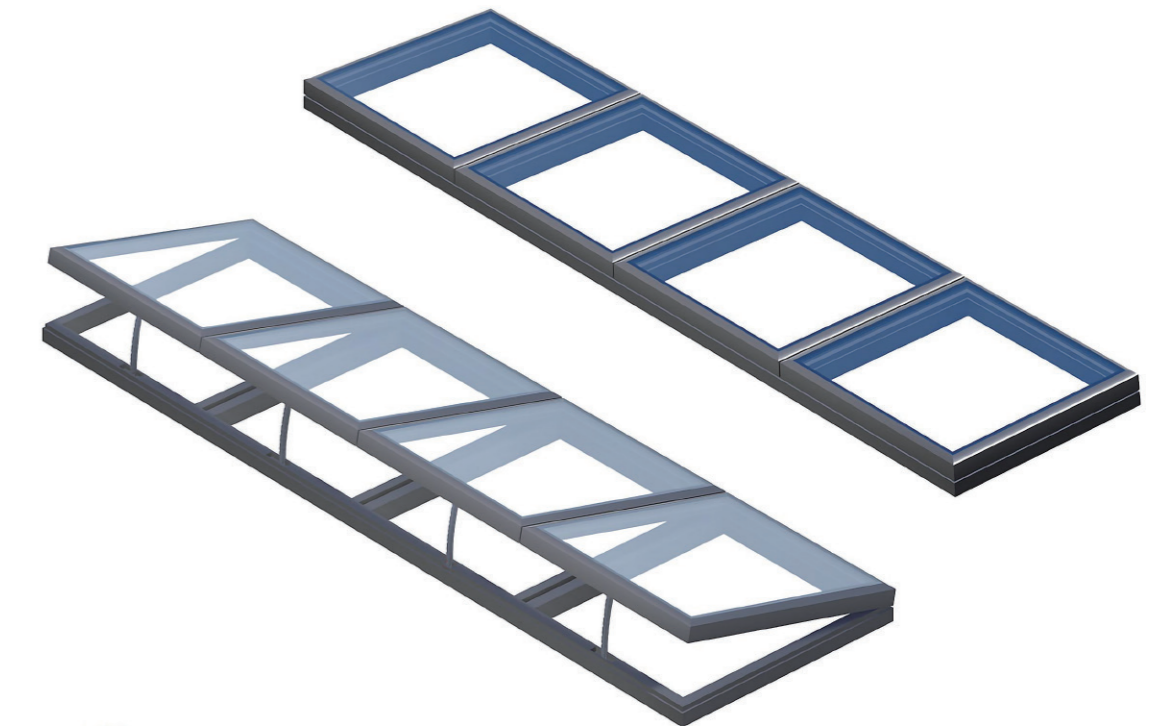

塞纳上悬天窗无缝焊接

Seamless welding of Senna suspended skylight

采用上悬的开启方式，有利于改善室内热舒适度改善阴暗潮湿的室内环境，带来健康舒适感；高品质铝合金天窗专用型材，良好的保温、隔热性能，固定、开启外观精致，简约大方；无缝焊接防水体系，能够轻松应对极端天气，增强水密性、保温隔热，节能性更好；天窗型材经过可行性研究，不同的体积、厚度、表面、机械特性、耐用及耐受性……确保承重性、抗风性、抗雪性和耐火性；智能控制，可接智能家居系统、语音控制、手机远程遥控、雨水感应等。