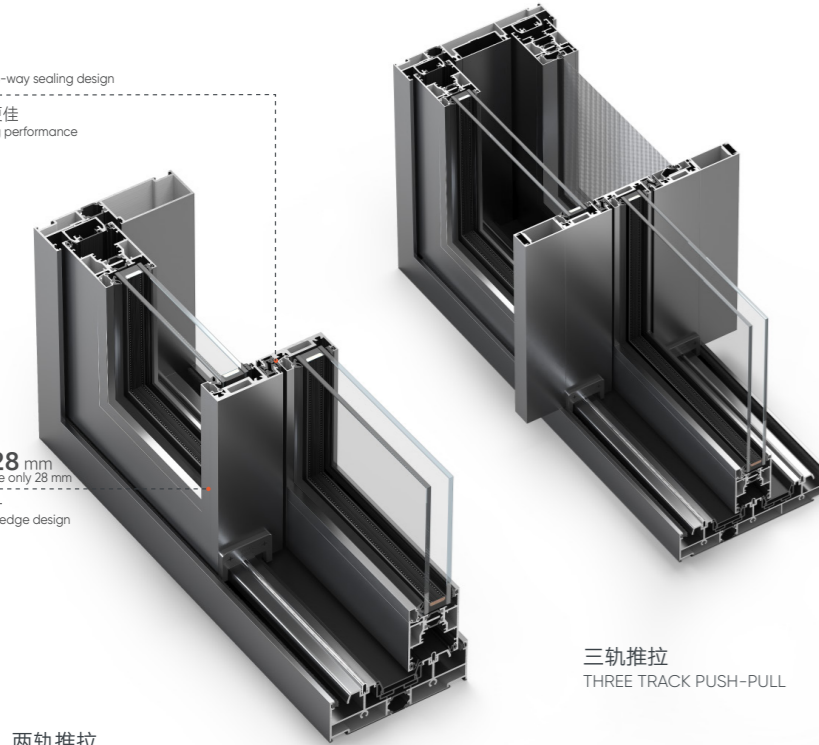

新爵 76*50-28 断桥提升推拉门

NEW JUE 76*50-28
Broken bridge lifting sliding door

4道
密封设计 4-way sealing design
密封性能更佳
Better sealing performance

可视面仅 28 mm
Visible surface only 28 mm
窄勾边设计
Narrow hook edge design

三轨推拉
THREE TRACK PUSH-PULL

两轨推拉
TWO TRACK PUSH-PULL

产品可配置 PRODUCT CONFIGURABLE

新爵 76*50-28 提供了众多基础开启类型，如一固一活、三角活动、三轨多扇带纱窗等满足绝大部分的项目应用。
Xinjue 76*50-28 provides numerous basic opening types, such as one fixed and one active, three active, three track and multiple screen windows, to meet the vast majority of project applications.

产品参数

PRODUCT PARAMETER

三边框宽 Three Border Width: 225mm
两轨 Two tracks: 150mm
窗扇 casement: 75mm
玻璃配置 Glass configuration: 5mm+20A+5mm

型材壁厚 Profile wall thickness: 2.2mm
隔热条 Insulation strip: PA66GF25 尼龙隔热条

产品卖点

PRODUCT SELLING POINTS

01. 地漏式排水，排水顺畅不倒灌，同时避免风哨的产生；
02. 整框等温线垂直设计，开启位置三道密封，性能与颜值兼优；
03. 多腔体结构设计，采用全面注胶工艺，抗风压性能良好；
04. 多点锁设计，安全防盗，给居家生活提供一份安全保障；

01. Floor drain drainage, smooth drainage without backflow, while avoiding the generation of wind whistles;
02. The entire frame is designed with a vertical isotherm, with three seals at the opening position, providing excellent performance and appearance;
03. Multi cavity structure design, adopting comprehensive glue injection process, with good wind pressure resistance performance;
04. Multi point lock design, security and theft prevention, providing a security guarantee for home life;

可选颜色

SELECTIVE COLOR

金属铂灰、瓷泳灰、黑金、星耀咖
Metal Platinum Grey, Porcelain Swimming Grey, Black Gold, Starlight Coffee

隔音性能
SOUND
INSULATION

隔热性能
HEAT
INSULATION

水密性能
WATERPROOF
PERFORMANCE

抗风压性
RESISTANCE
TO WIND PRESSURE

气密性能
AIRTIGHT
PERFORMANCE