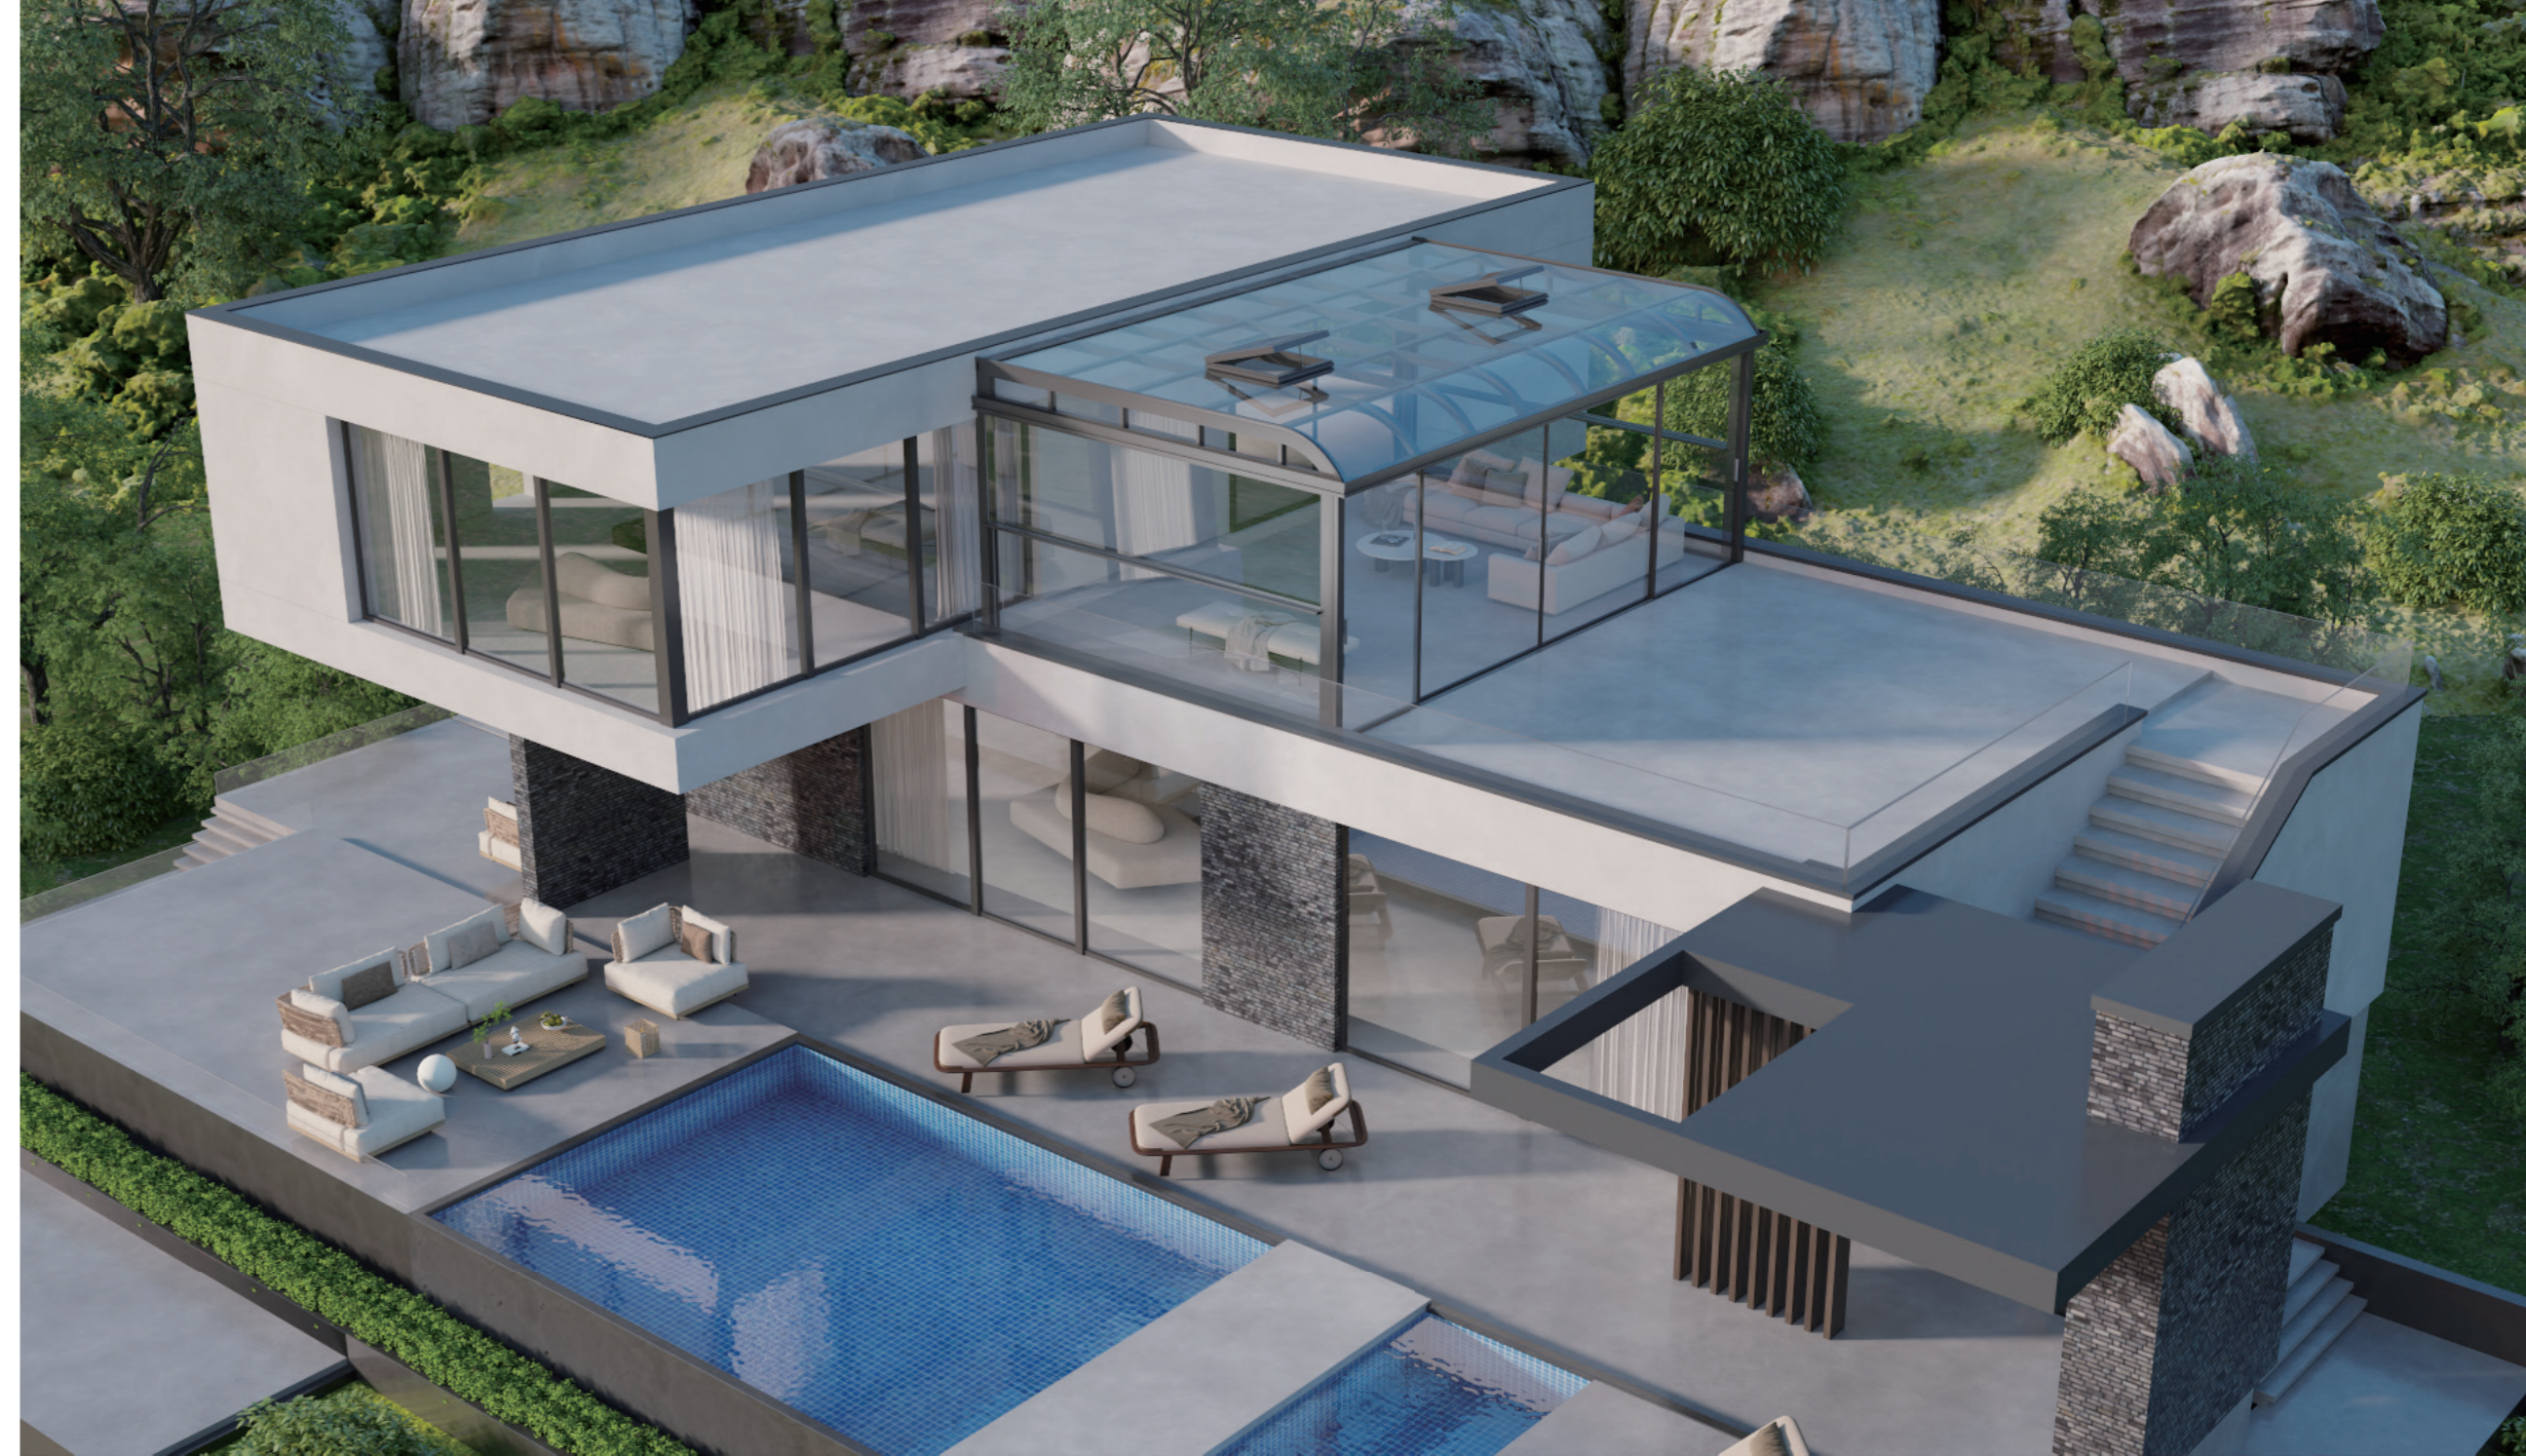

可选颜色 SELECTIVE COLOR

金属铂灰、深咖啡、黑金
Metal Platinum Grey, Dark Coffee, Black Gold

高端阳光房

High end Sunshine Room Series

高端阳光房

High end Sunshine Room Series

拉近了人与自然的距离
提升了人对生活的感知力感知到生活真切
的幸福与满足。

Narrowing the distance between man and
nature.Enhance people's perception of life,Feel real life
Happiness and contentment.