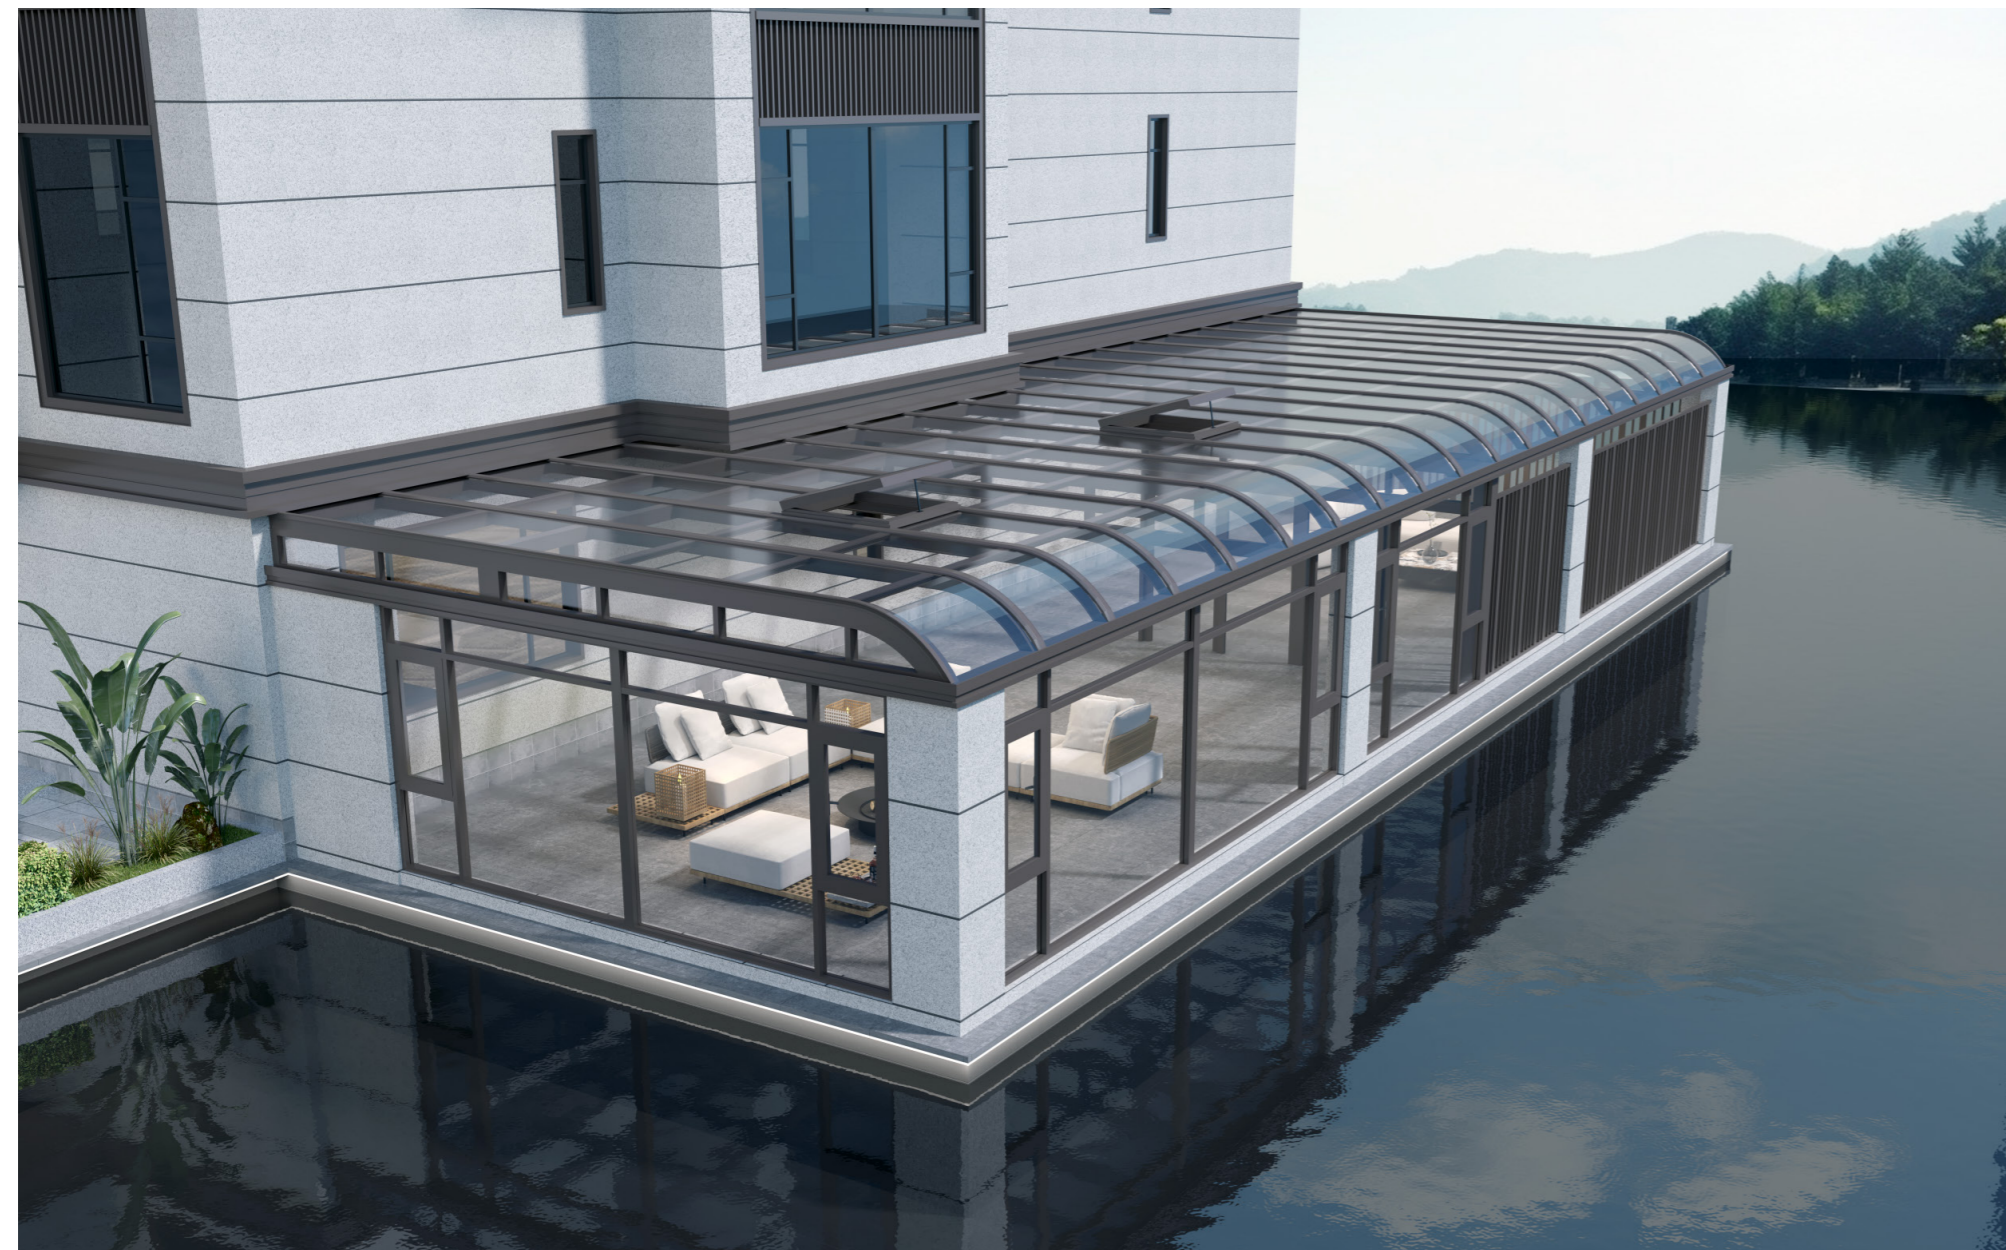

可选颜色 SELECTIVE COLOR

金属铂灰、深咖啡、黑金
Metal Platinum Grey, Dark Coffee, Black Gold

高端阳光房

High end Sunshine Room Series

高端阳光房

High end Sunshine Room Series

拉近了人与自然的距离
提升了人对生活的感知力感知到生活真切
的幸福与满足。

Narrowing the distance between man and
nature.Enhance people's perception of life,Feel real life
Happiness and contentment.