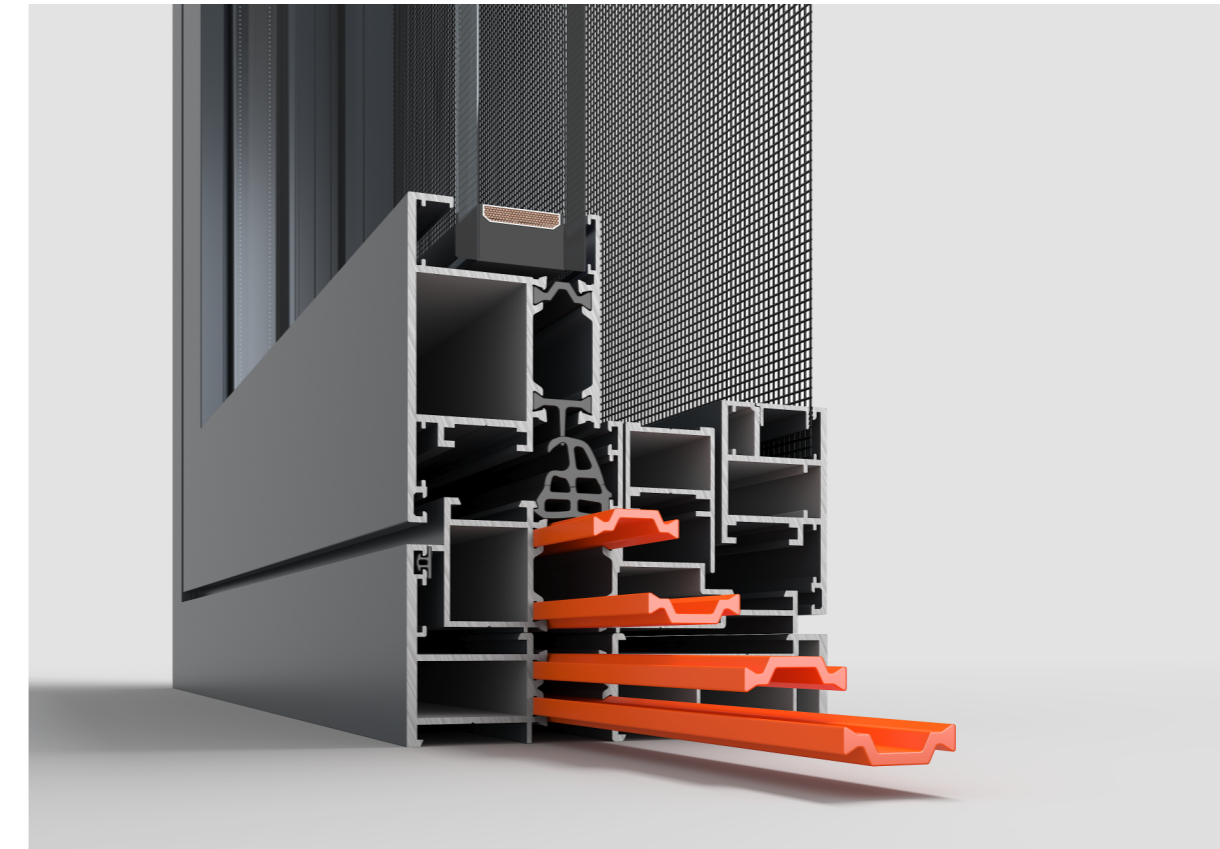

地漏式排水

FLOOR DRAIN DRAINAGE

地漏式设计，保证了水密性和气密性的同时，有效排出雨水，防止倒灌。

The floor drain design ensures water and air tightness while effectively draining rainwater and preventing backflow.

杜绝风啸

Eliminate wind howling

排水顺畅

Smooth drainage

垂直等温线设计

隔热堡温

VERTICAL ISOTHERM DESIGN INSULATION TEMPERATURE

对齐等温线结构设计，标配内置隔热棉隔热保温性能更优异。

密封位置、腔体设计与节能玻璃之间采用了辐射传导、对流传导、材料直接传导系数，结合最科学的等温直线式平衡，提升保温性能，降低门窗与建筑物的整体能耗，节能环保。

Aligning the isotherm structure design, equipped with built-in insulation cotton for better insulation performance as standard. The sealing position, cavity design, and energy-saving glass adopt radiation conduction, convection conduction, and material direct conductivity coefficient, combined with the most scientific isothermal linear balance improves insulation performance, reduces overall energy consumption of doors, windows, and buildings, and is energy-saving and environmentally friendly.

超国标壁厚

WALL THICKNESS EXCEEDING NATIONAL STANDARD

使用超新国标的 2.5mm 主型材壁厚宇航级材料，好材更耐用，成就了坚固高质量的框体架构

Using the latest national standard 2.5mm main profile wall thick aerospace electrode materials, better materials are more durable, achieving a sturdy and high-quality frame structure