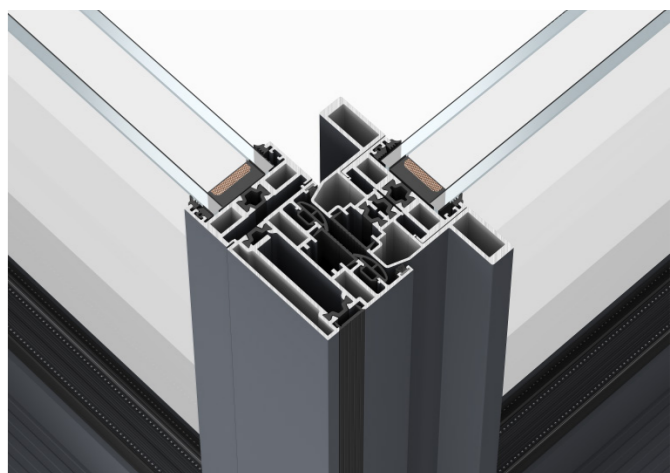

新一代全景门五金件

NEW GENERATION PANORAMIC DOOR HARDWARE

系统历经几代变革线条更极致，产品更纤薄，性能更优异不断的迭代只为适应更多的需求变化和可能性外观、性能、加工与应用等诸多核心需求进行全方位优化融合了高端性能和出色成本

The system has undergone several generations of transformation, with more extreme lines, thinner products, and superior performance. Continuous product iteration is only aimed at adapting to more demand changes and possibilities. It comprehensively optimizes many core requirements such as appearance, performance, processing, and application, integrating high-end performance and excellent cost.

独特线型轨道

UNIQUE LINEAR TRACK

线型轨道，让大型推拉窗在高层建筑实现新的可能 -- 全景推拉窗与大跨度固定窗合二为一。
Linear track allows for new possibilities for large sliding windows in high-rise buildings - combining panoramic sliding windows with large-span fixed windows.

可做无立柱转角

CAN BE USED FOR TURNING CORNERS WITHOUT PILLARS

矮线轨 - 预埋线型轨道

LOW TRACK - EMBEDDED TYPE TRACK

在完整部署排水渠的前提下，可呈现半预埋完全预埋状态，平齐衔接室内外地面并且为大型过道门提供极高的水密性能。