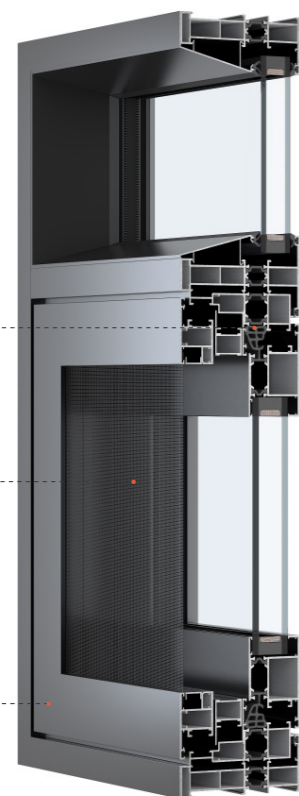

产品特点 PRODUCT SELLING POINTS

01. 框扇多腔体加强筋结构, 坚固抗风压;
 02. 内外平框, 销钉注胶工艺;
 03. 多腔体复合型 PA66GF25 隔热穿条, 结构稳固, 有效降低导热系数;
 04. 标配超宽 EPDM 等压胶条, 杜绝雨水反渗;
 05. 专属反勾式防脱压线, 玻璃稳如泰山, 抗风压性更强;
 07. 标配 R 型倒角工艺·安全防护。
01. The multi cavity reinforced rib structure of the frame fan is sturdy and resistant to wind pressure;
02. Inner and outer flat frames, pin injection molding process;
03. Multi cavity composite PA66GF25 insulation strip, stable structure, effectively reducing thermal conductivity;
04. Equipped with ultra wide EPDM equal pressure adhesive strips as standard to prevent rainwater backflow;
05. The exclusive anti hooking anti drop line makes the glass as stable as Mount Tai and has stronger wind pressure resistance;
07. Standard R-shaped chamfering process for safety and collision prevention.

气密性能
AIRIGHT
PERFORMANCE

专用玻璃转角

SPECIAL GLASS CORNER

特别设计，纤细饰面为全景转角玻璃而生美观与功能相互结合。
Specially designed, the slim finish combines aesthetics and functionality with panoramic corner glass.

科隆110S 断桥外开系统窗

COLOGNE 110S
Open the system window outside
of the broken bridge