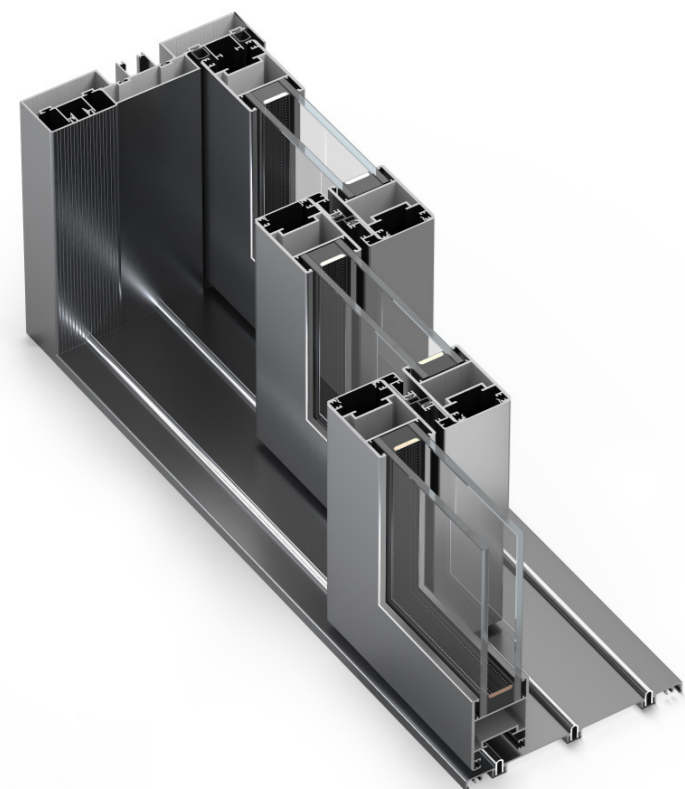

新雅 50*35 中窄推拉门

XINYA 50 * 35
Medium narrow sliding door

产品参数 PRODUCT PARAMETER

边框宽 Border width: 两轨 Two tracks 88/ 三轨 Three tracks 135mm
门扇 Door leaf: 50mm
玻璃配置 Glass configuration: 5mm+15A+5mm
型材壁厚 Profile wall thickness: 2.0mm

产品卖点 PRODUCT SELLING POINTS

01. 优质硅钛镁铝合金抗腐蚀性强, 性能更优, 使用寿命更长久;
  02. 不锈钢轨道顺滑静音;
  03. 硅化毛条防水防尘同时久用不变形;
  04. 还可做无转角推拉门, 打开不占空间, 视线更宽阔;
  05. 可根据您的家装风格随心定制、合理分区。
01. High quality silicon titanium magnesium aluminum alloy has strong corrosion resistance, better performance, and longer service life;
  02. Smooth and silent stainless steel track;
  03. Silicified wool strips are waterproof and dustproof, and remain in shape after prolonged use;
  04. It can also be used as a sliding door without corners, which opens without taking up space and provides a wider view;
  05. Customized and reasonably partitioned according to your home decoration style.

可选颜色 SELECTIVE COLOR

金属铂灰、瓷泳黑、瓷泳灰、象牙白、月光灰
Metal platinum gray, porcelain swimming black, porcelain swimming gray, ivory white, moonlight gray