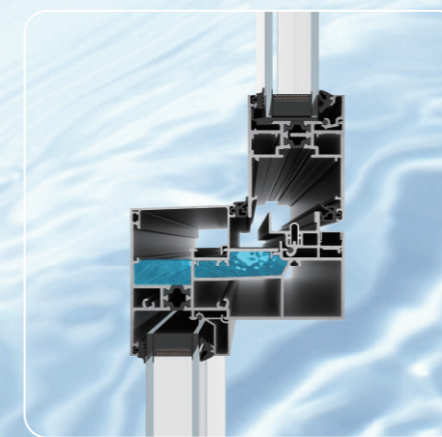

集成护栏一体的内开 纱窗方案

INTEGRATED GUARDRAIL INTEGRATED INTERNAL OPENING
SCREEN WINDOW SCHEME

整合进系统的玻璃护栏天衣无缝地融入产品之中满足落地窗式开启单元的防护标准要求和符合人性化的护手设计，同时集成了向内开启的高透型防蚊纱窗。这些创新结构组成让矛与盾统一起来令人在享受便利的同时又不受任何阻碍与困扰

The glass barrier integrated into the system is seamlessly integrated into the product to meet the floor window opening protection standards for the starting unit and the humanized hand protection design are required, while integrated with a high transparency mosquito screen window that opens inward. These innovative structures unify the spear and shield, allowing for convenience without any obstacles or troubles

新一代平移侧压 重新定义“平移压紧窗”

NEW GENERATION TRANSLATIONAL LATERAL PRESSURE REDEFINING
"TRANSLATIONAL COMPRESSION WINDOW"

勾企了组和边框了组锁点锁座牢牢地扣在一起与联动五金配合共同产生密封压紧力使扇、框之间形成 360°无死角密封，高达 RC2 级防盗。

Checked the group and border, securely fastened the group locking point and lock seat together. The linkage hardware cooperates to jointly generate sealing and compression force, forming a 360° non dead angle seal between the fan and frame, achieving up to RC2 level anti-theft.

地漏式排水设计

FLOOR DRAIN DRAINAGE DESIGN

扇框密封区域多达九道密封毛条，通过底部及内外侧的三个维度层层看合以此遏制轨道与下方的空气对流。轨道中央的 PVC 隔热槽形成垂直保温线带来稳定的断面构造，从而进一步改善整窗的热工性能。PVC 槽面设有纵向连续的条状排水孔，减少轨道表面积水量，即使暴雨天也能拥有优秀排水能力。

There are up to nine sealing strips in the sealing area of the fan frame, which are checked layer by layer through the three dimensions of the bottom and inner and outer sides to contain it. Convection between the track and the air below. The PVC insulation groove in the center of the track forms a vertical insulation line, bringing stable cross-sectional structure. Thereby further improving the thermal performance of the entire window. The PVC groove surface is equipped with longitudinal continuous strip shaped drainage holes. Reduce the amount of water on the track surface, so that it can have excellent drainage capacity even in rainstorm days.