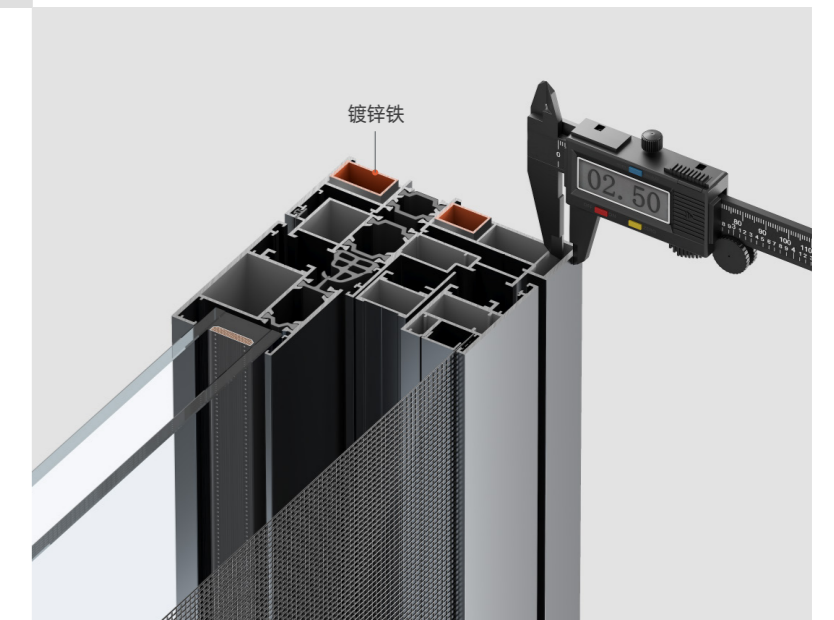

超国标壁厚

WALL THICKNESS EXCEEDING NATIONAL STANDARD

使用超新国标的 2.5mm 主型材壁厚宇航级材料，好材更耐用，成就了坚固高质量的框体架构

Using the latest national standard 2.5mm main profile wall thick aerospace electrode materials, better materials are more durable, achieving a sturdy and high-quality frame structure