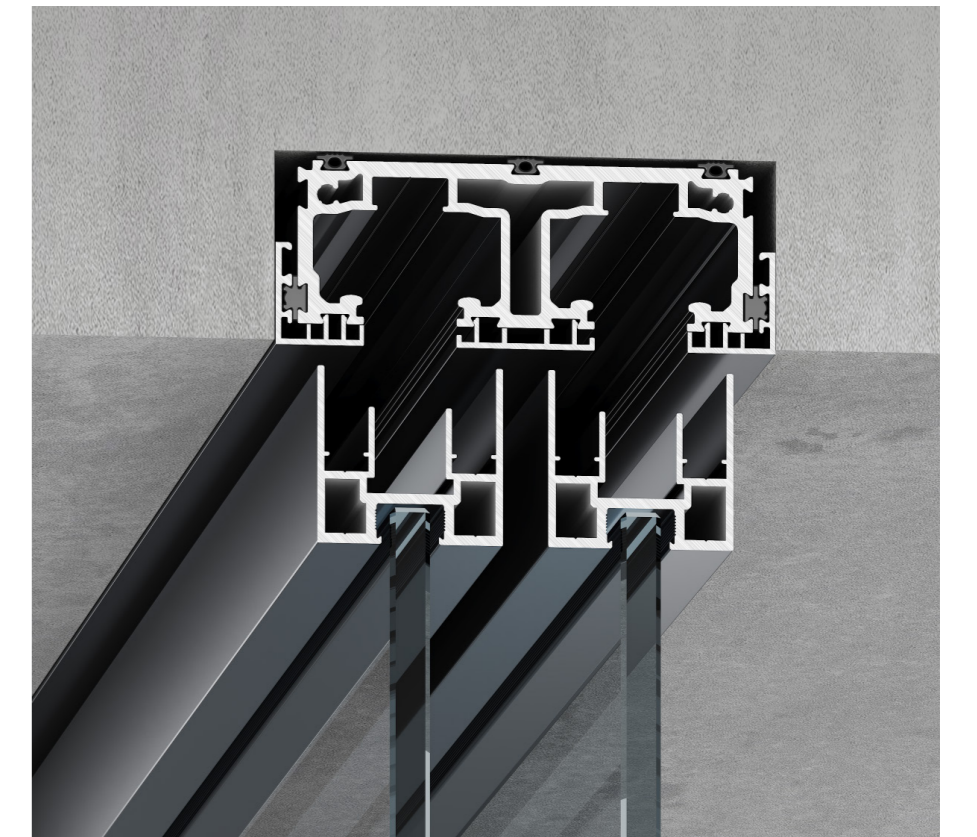

使用过程中不容易出现问题，而且安装的稳定性比较好
It is not easy to encounter problems during use, and the installation stability is relatively good

36 中轨吊轨 - 预埋深度 36MM
36 MEDIUM RAIL SUSPENSION RAIL - EMBEDDED DEPTH OF 36MM

使用过程中不容易出现问题，而且安装的稳定性比较好
It is not easy to encounter problems during use, and the installation stability is relatively good