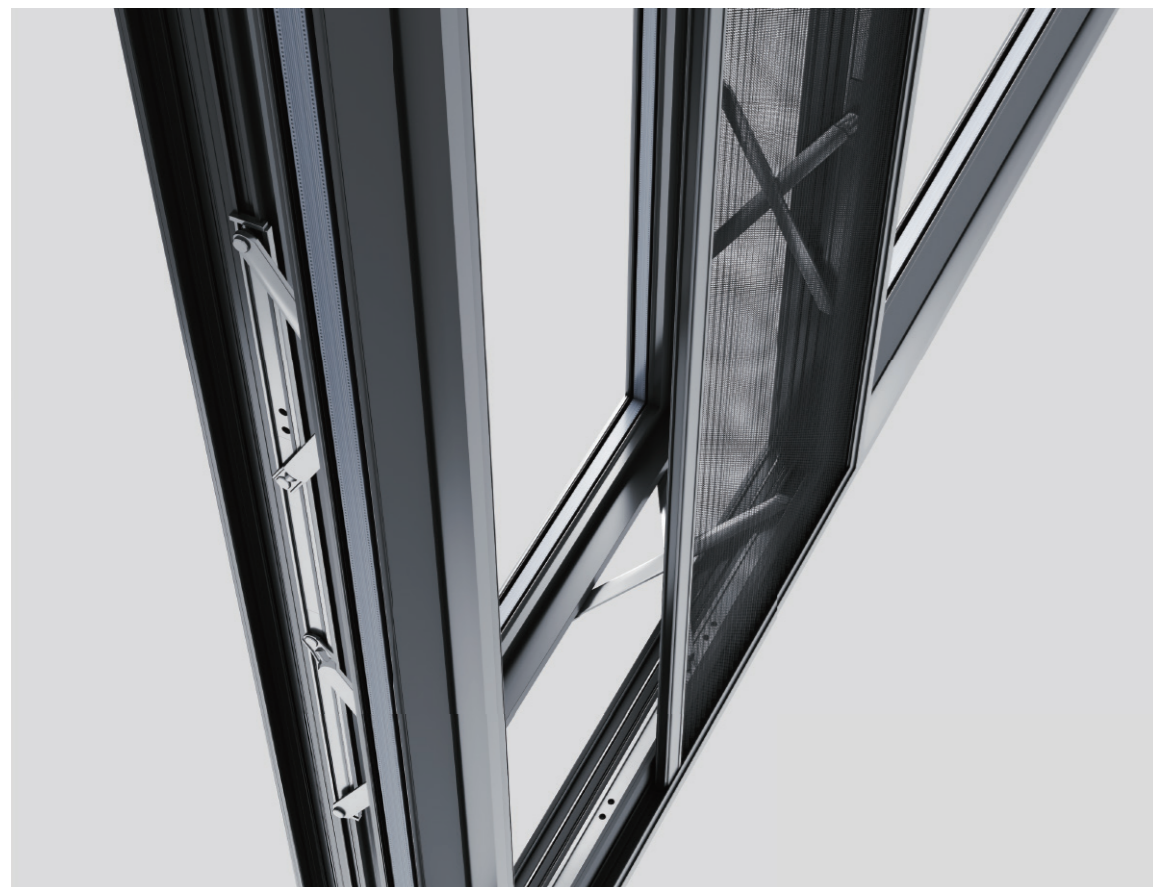

平推铰链设计 高端五金

FLAT PUSH HINGE DESIGN HIGH END HARDWARE

高端五金持久耐用，采用 8 个平推铰链设计超高承重
坚定稳固，舒适耐用

High end hardware is durable and long-lasting, with
8 flat push hinges designed for ultra-high load-bearing capacity
Firm and stable, comfortable and durable

折叠开启高透纱网

FOLDING AND OPENING
HIGH TRANSPARENCY MESH

可搭配折叠开启高透纱网，避名蚊虫叮扰
Can be paired with foldable high transparency mesh to avoid mosquito and insect bites

威必驰推杆五金

WEIBI CHI PUSH ROD HARDWARE

采用威必驰推杆五金，启动开启同步，开启顺畅
Using Weibi Chi push rod hardware, synchronous start and start, smooth opening