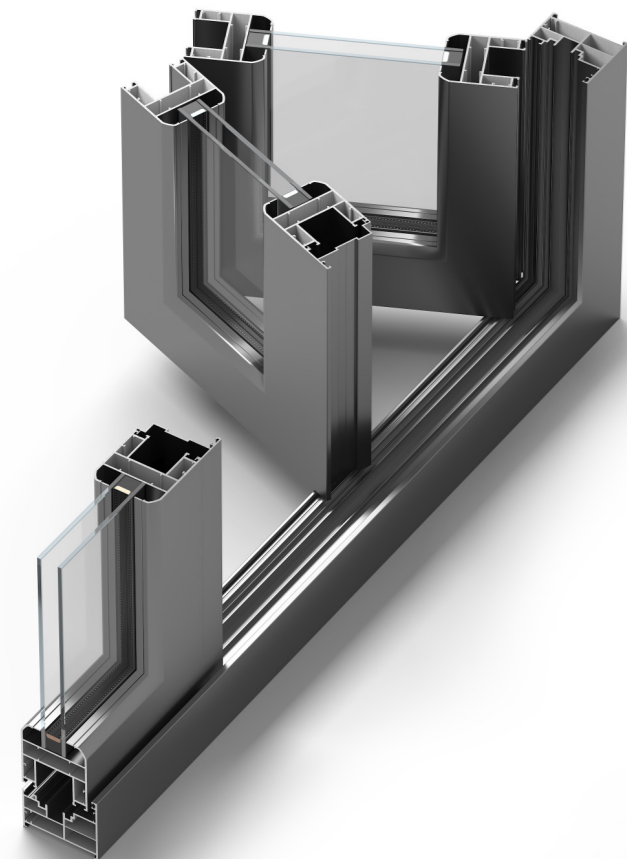

新致75 重型折叠门

XINZHI 75
Heavy duty folding door

产品参数 PRODUCT PARAMETER

边框宽 Border width: 75mm

窗扇 casement: 70mm

玻璃配置 Glass configuration: 5mm+20A+5mm

型材壁厚 Profile wall thickness: 2.0mm

产品特点 PRODUCT SELLING POINTS

01. 不锈钢静音顺滑轨道，推拉更顺畅、静音耐磨，改善密封性能同时减轻提升力，细微之处也能别出心裁；
02. 折叠开启方式多样化，外观时尚美观，滑动开启方便防水防潮，隔音效果好，耐磨经久耐用；
03. 采用滚珠旋转轴承下滑轮，免风沙灰尘及雨水渗漏进室内；
04. 配置防夹手胶条。

01. Stainless steel silent and smooth track, smoother sliding and sliding, silent and wear-resistant, improving sealing performance while reducing wear. Lightly lift the engine, and even the slightest details can be ingenious;
02. Diversified folding and opening methods, stylish and beautiful appearance, convenient waterproof and moisture-proof sliding opening, good sound insulation effect, wear-resistant and durable;
03. Adopting ball bearing lower pulley to prevent wind, sand, dust, and rainwater from leaking into the room;
04. Install anti pinch adhesive strips.

可选颜色 SELECTIVE COLOR

金属铂灰、深咖啡、黑金
Metal Platinum Grey, Dark Coffee, Black Gold